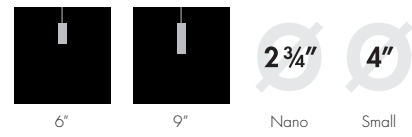

Product shown:
Lumencore Short Cylinder Nano
Surface Mount, 9"

FEATURES & OPTIONS

Optics

Mounting

Installation Type

Sizes

Color temperatures

Color Rendering