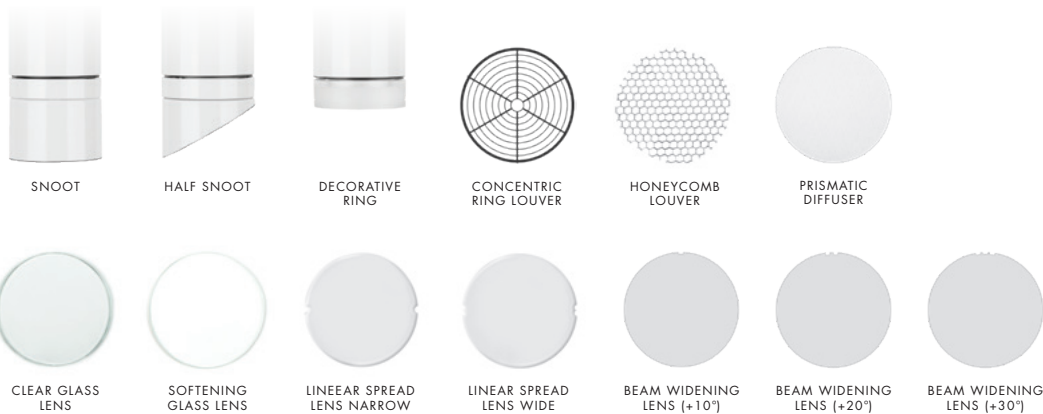

Product shown:
Lumencore Short Cylinder Nano
Surface Mount, 9"

FEATURES & OPTIONS

Optics

Mounting

Installation Type

Sizes

Color temperatures

Color Rendering

80+ | 90+ | 95+

Outputs

700lm | 1000lm | 1300lm | 2000lm

Control Options

- On/Off Control
- DAMC, 0-10V 1%, or Pro 0-10V 0.1% (linear or logarithmic)
- Phase Dimming
- Phase Dimming 1%
- Lutron® Hi-lume Premier 0.1% EscoSystem® PEQO Soft-on/Fade-to-Black

- DALI 1% or Pro DALI 0.1% (linear or logarithmic)
- DALI-2 Type 8
- DMX/RDM
- **lumen talk**

Options vary according to model. Consult specification sheets.

LITTLE WONDER

At 6" and 9" in length, with diameters of 2 3/4" and 4", field-changeable accessories, and a number of bezel and finish colors, it's little wonder the Lumencore Short Cylinder Nano and Small can accent any aesthetic and be right at home in lower ceiling situations.