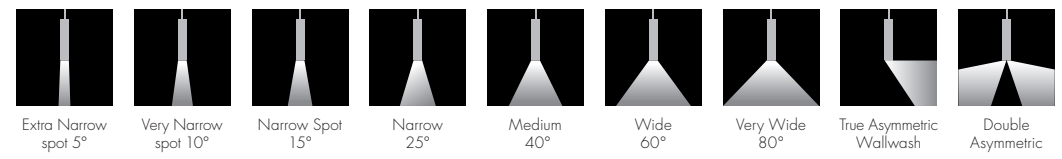

FEATURES & OPTIONS

Optics