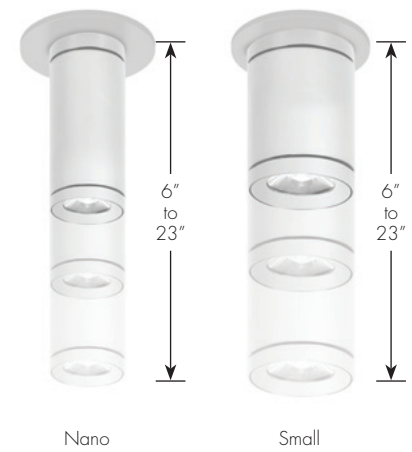

lumenpulse™

lumencore
short cylinders

Pendant Stem
Nano 9"

Pendant Cable
Nano 9"

Surface Mount
Nano 6"

GROWING SMALLER

We're extending the reach of our Lumencore Cylinders family with two shorter versions. The Lumencore Short Cylinder Nano and Small. Architects, lighting designers, and interior designers can now have all the tried and true technological and aesthetic features of our larger Lumencore Cylinders in a smaller luminaire designed for more intimate settings.

NEW GROUND

With a number of bezel and finish colors, and a choice of Pendant or Surface Mount, these Lumencore Cylinders continue to go where no Lumencore Cylinder has gone before.

The option of an integrated, remote, or surface-mount driver puts the Lumenpulse Lumencore Short Cylinder Nano and Small exactly where you want them to be. The remote driver can be placed more than 50' away, ensuring a low profile for the luminaire.

Products shown:
Lumencore Short Cylinder Nano Pendant, Cable Mount, 6"
Lumencore Short Cylinder Small Pendant, Cable Mount, 6"

Products shown:
Lumencore Short Cylinder Small Pendant,
Stem Mount, 6"

FAMILY MATTERS

With the introduction of these luminaires, the Lumencore Cylinders family can now be scaled to more environments than ever before. Available in lengths from 6" to 23" with diameters of 2 3/4" to 8", Lumencore Cylinders are the most versatile product family on the market.