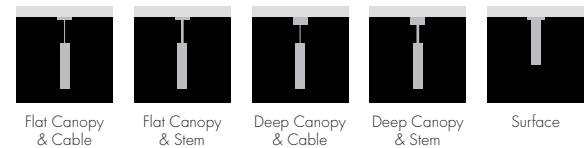

REAL PERFORMERS

Completely control agnostic with best-in-class outputs of up to 2000lm and color temperatures from 2200K to 4000K. What this means for the educational, corporate, retail, and hospitality sectors is a quality of light that will give each space a signature unlike any other.

FEATURES & OPTIONS

Optics

Mounting

Installation Type

Sizes

Color temperatures

Color Rendering

80+ | 90+ | 95+

Outputs

700lm | 1000lm | 1300lm | 2000lm

Control Options

- On/Off Control
- DAMC, 0-10V 1%, or Pro 0-10V 0.1% (linear or logarithmic)
- Phase Dimming
- Phase Dimming 1%
- Lutron® Hi-lume Premier 0.1% EscoSystem® PEQO Soft-on/Fade-to-Black

- DALI 1% or Pro DALI 0.1% (linear or logarithmic)
- DALI-2 Type 8
- DMX/RDM
- **lumen talk**

Options vary according to model. Consult specification sheets.