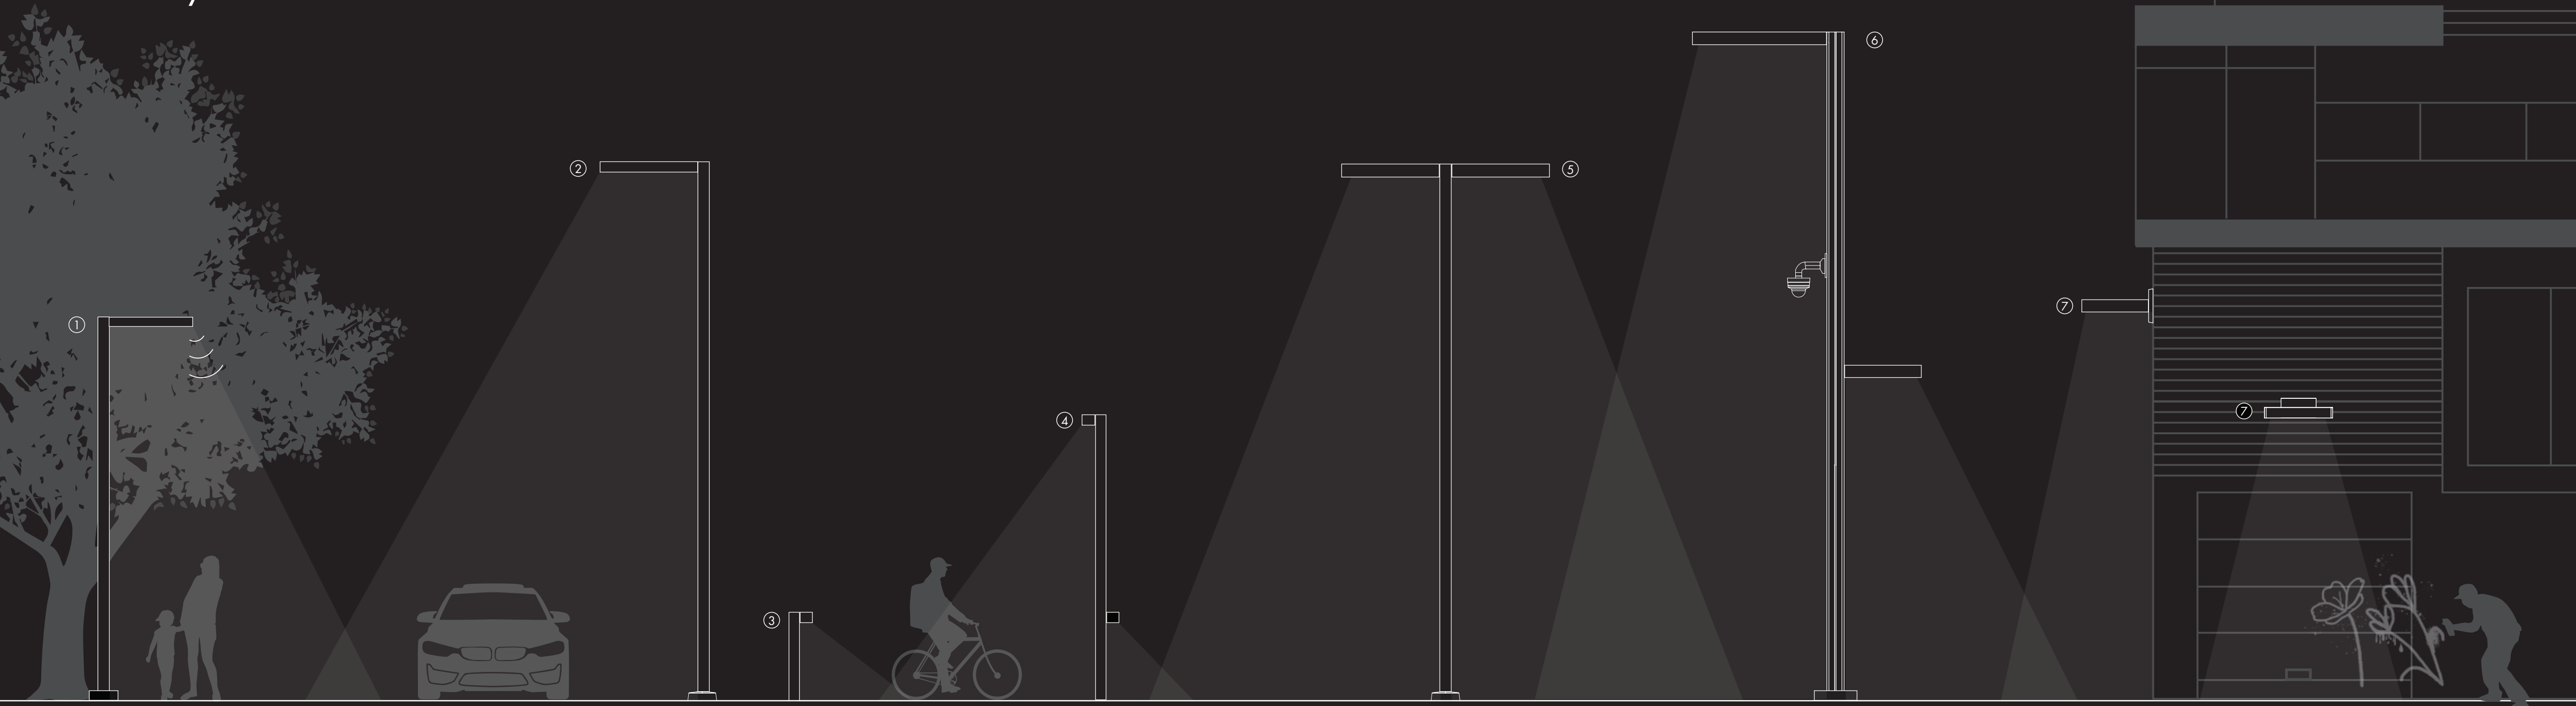

These luminaires weren't solely designed for people—with their motion-detector option, as well as thoughtful optical and output options—the Lumenblade family also provides a stellar quality of light that protects the starry sky while bringing the night to life.

Its seen-but-not-seen, minimalist design fits seamlessly with an environmental intelligence that cuts through the night when you need it to most.

Powered by  
lumencentro™

LUMENBLADE

# Lumenblade Family Portrait

1. Lumenblade Small + Motion Detector 2. Lumenblade Medium 3. Lumenblade Bollard 4. Lumenblade Column + Bollard 5. Lumenblade Medium  
6. Lumenblade Medium + Lumenblade Small + Lumetech Smart Pole Square + Camera 7. Lumenblade Wall Mount