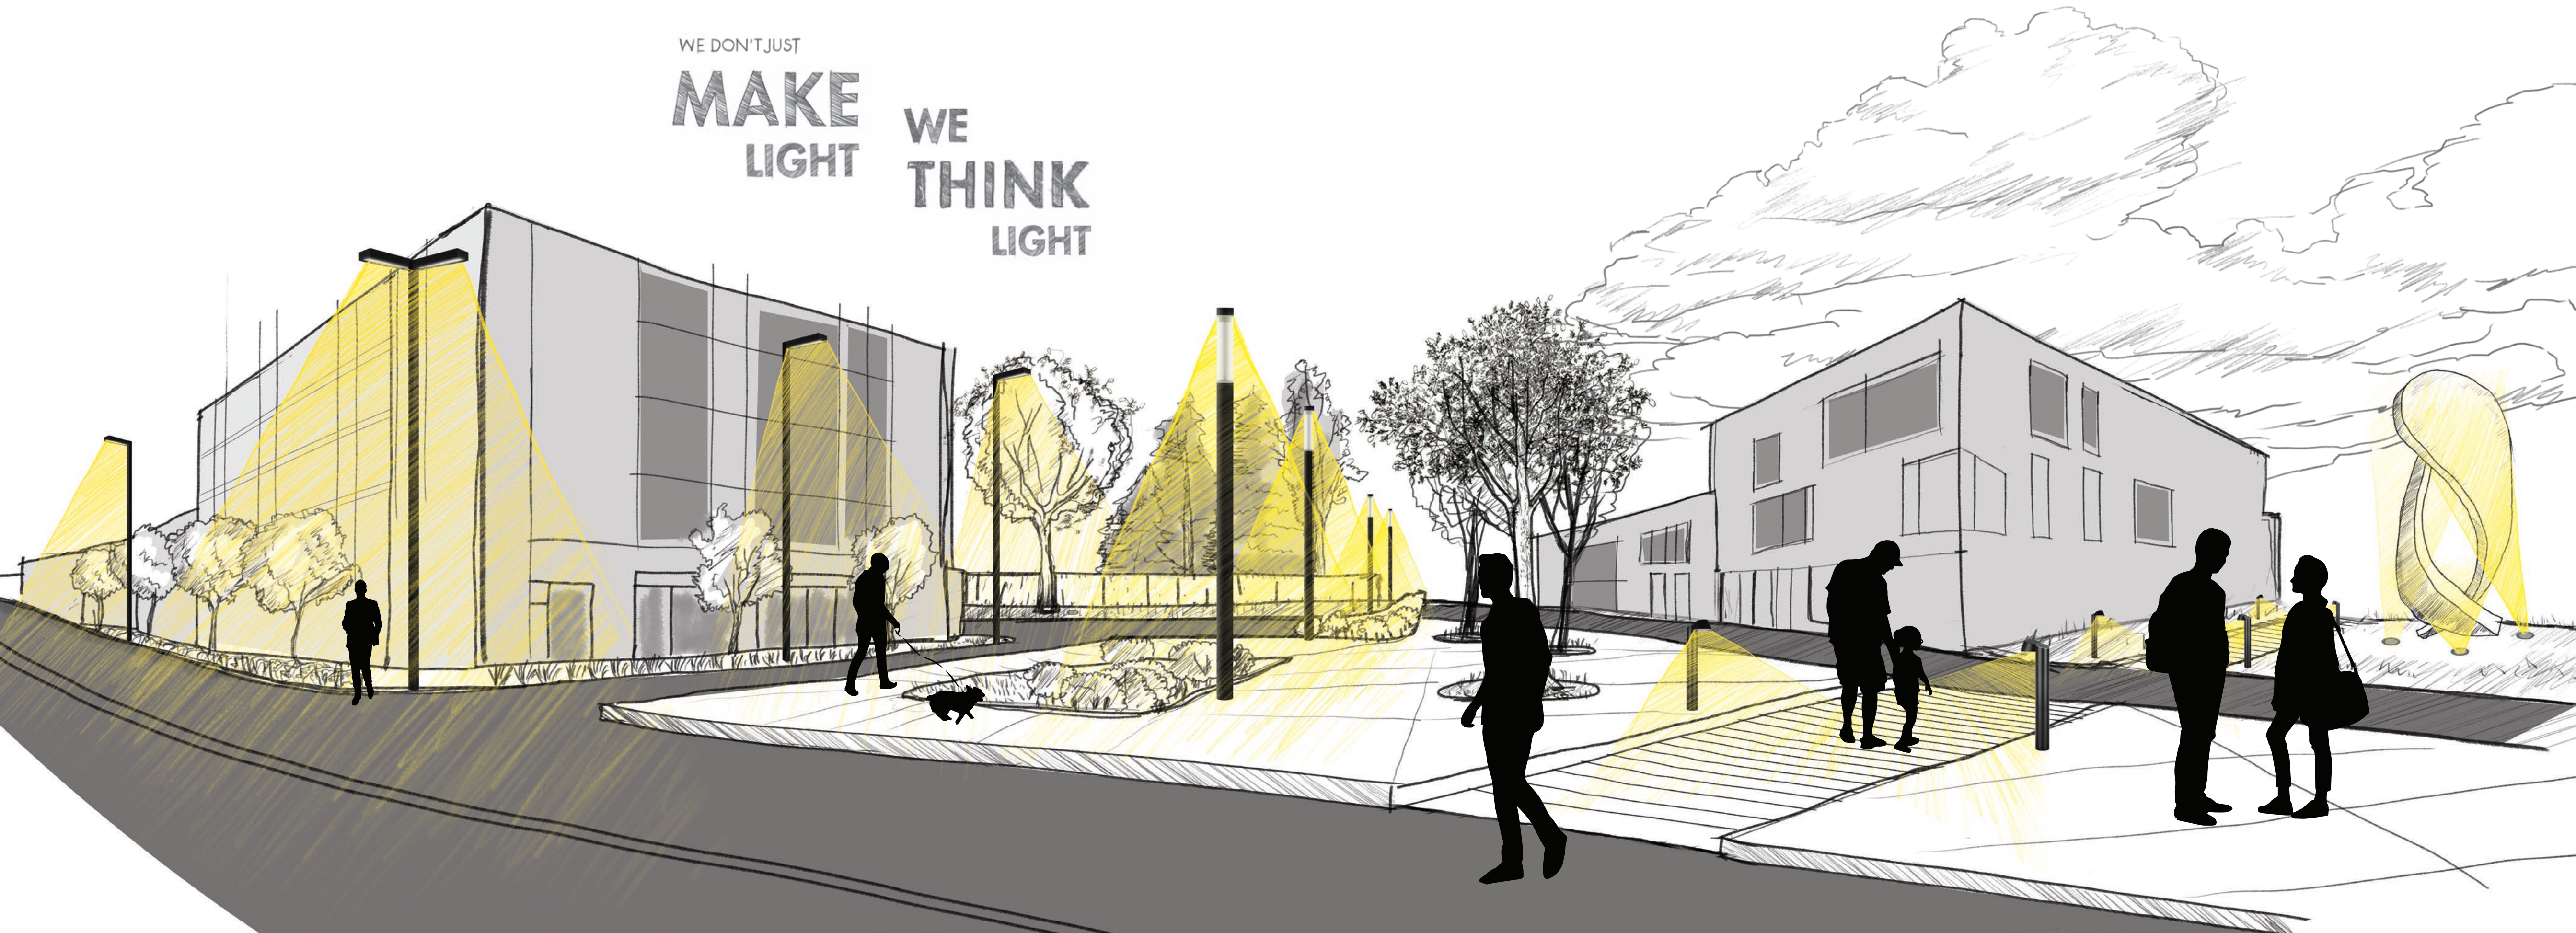

# Lumencentro

Living light that lands precisely where you wish, need, and want it to is the Lumenpulse way.

Lumencentro technology possesses a natural geometric synchronicity that embodies modern performance. This modular light engine is at the epicenter of a number of Lumenpulse linear and circular site and environment luminaires. It allows our fixtures to match their environment's requirements, be it seen or unseen, while intelligently supplying light right where you designed it to be.