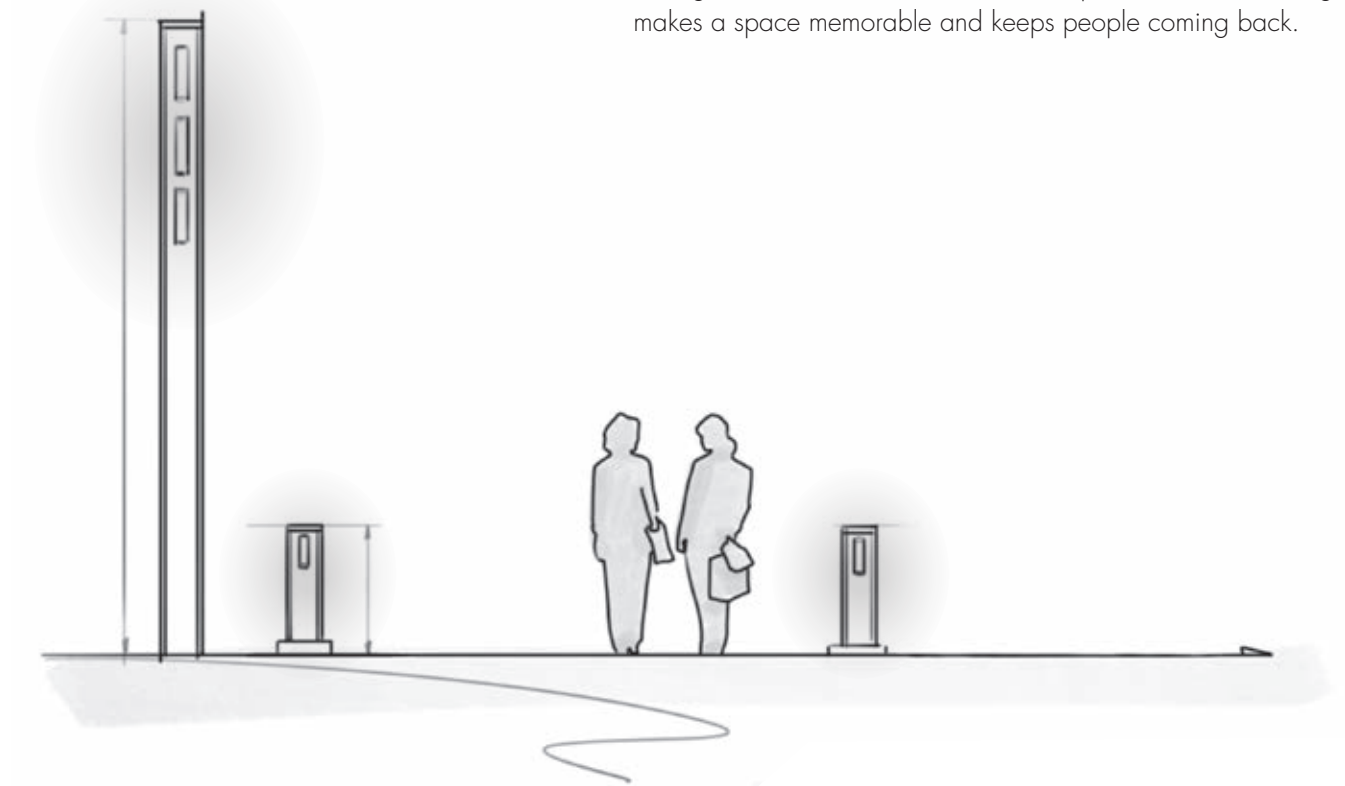

## Mobilia

In every sense of the word, the Mobilia family is designed to move people. The family features a choice of round or square designs and diameters while also giving you the option of low or high wayfinding abilities. The Mobilia family helps you define movement through any outdoor space, providing an aesthetically exciting beacon with their clear or frosted lenses as well as numerous distributions that deliver even, eye-ensnaring illumination.

## Esplanade

The Esplanade family defines place. They are decorative yet decisive, casual and still attention-grabbing. This variable-height family of luminaires features a sleek design while providing unmatched versatility with a choice of single or double-sided modules. An Esplanade is the finishing touch that makes a space memorable and keeps people coming back.