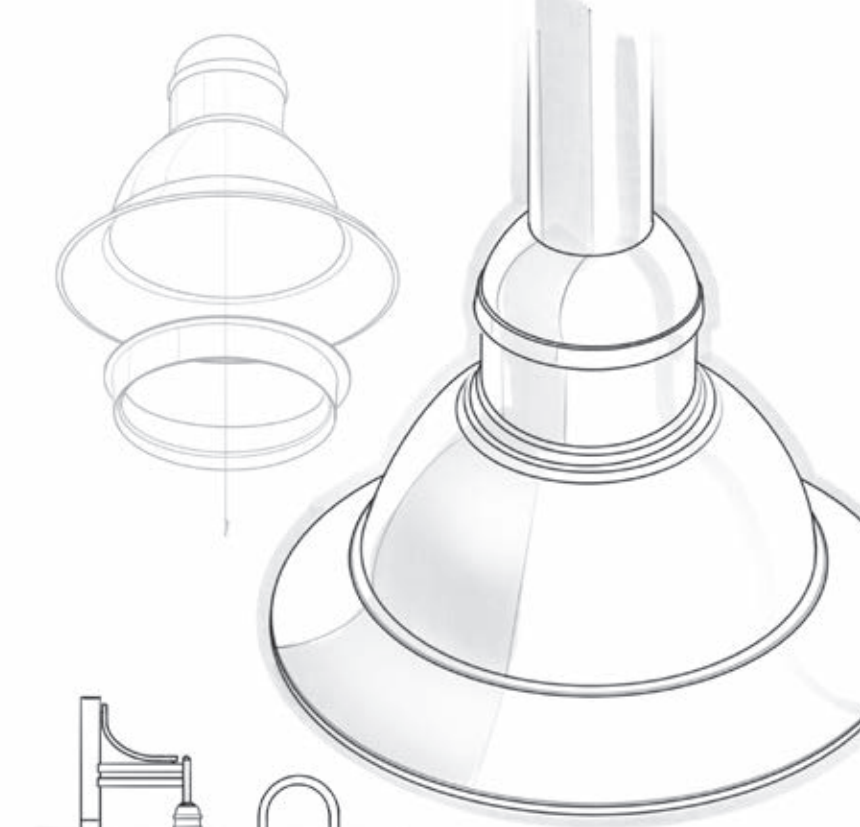

Allegra

We don't believe you should have to compromise the soul for looks. The Allegra family is elegance personified. The futuristic interior technology, or soul, of the Allegra gives its classic appearance even more staying power. This stylish family of luminaires has the aesthetic options you need for any application where looks matter as much as what's on the inside. The Allegra has it all, sophisticated technology, options galore, and with one glance, you know an Allegra would easily be at home across any application.

Powered by
lumencentro™