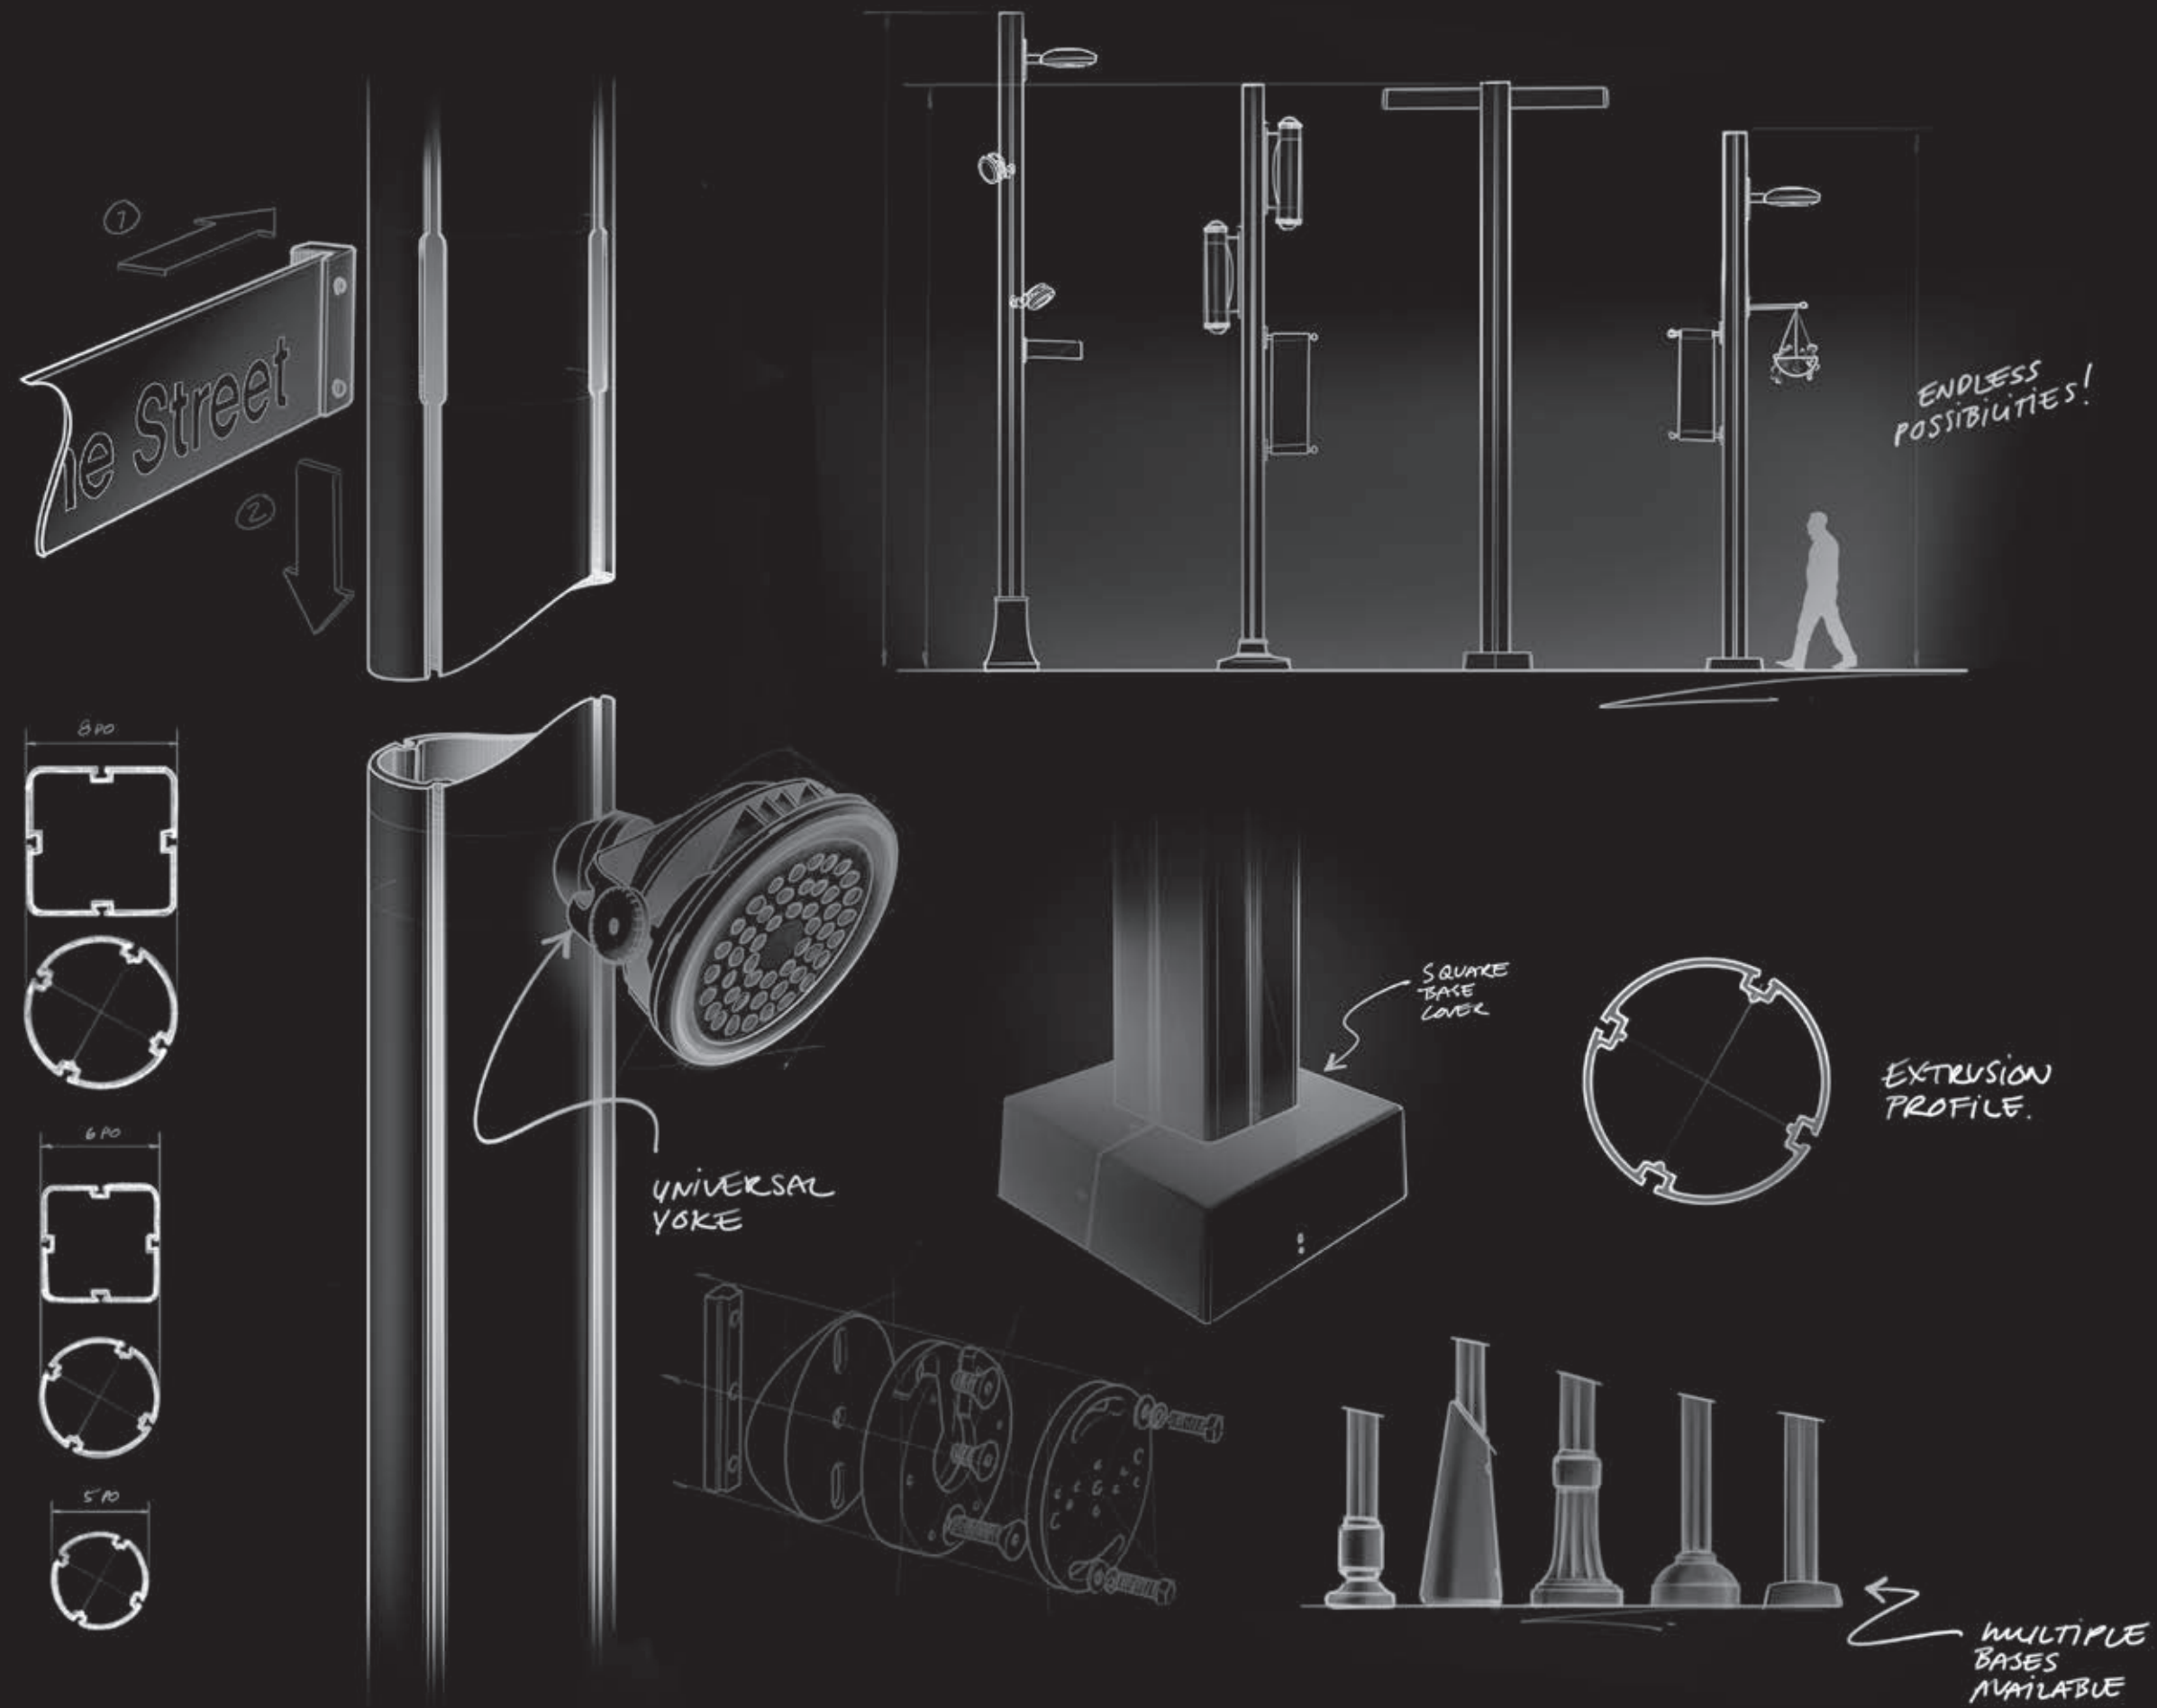

## Mobilia

In every sense of the word, the Mobilia family is designed to move people. The family features a choice of round or square designs and diameters while also giving you the option of low or high wayfinding abilities. The Mobilia family helps you define movement through any outdoor space, providing an aesthetically exciting beacon with their clear or frosted lenses as well as numerous distributions that deliver even, eye-ensnaring illumination.

## Esplanade

The Esplanade family defines place. They are decorative yet decisive, casual and still attention-grabbing. This variable-height family of luminaires features a sleek design while providing unmatched versatility with a choice of single or double-sided modules. An Esplanade is the finishing touch that makes a space memorable and keeps people coming back.

## Lumentech

The Lumentech Smart Pole is designed to help supply outdoor spaces with security lighting, communication, sensing capabilities, and beautification, and it should come as no surprise, quality lighting. You can use accessories to create functional, informative, that safely welcome and help passersby.

The Lumentech Smart Pole fulfills your technological and urban needs and can be fully integrated with all of our outdoor products. The Lumentech Smart Pole is an instant contemporary classic and is available in various heights, finishes and is designed to be future-proof. The options are endless, as is our commitment to your lighting needs.