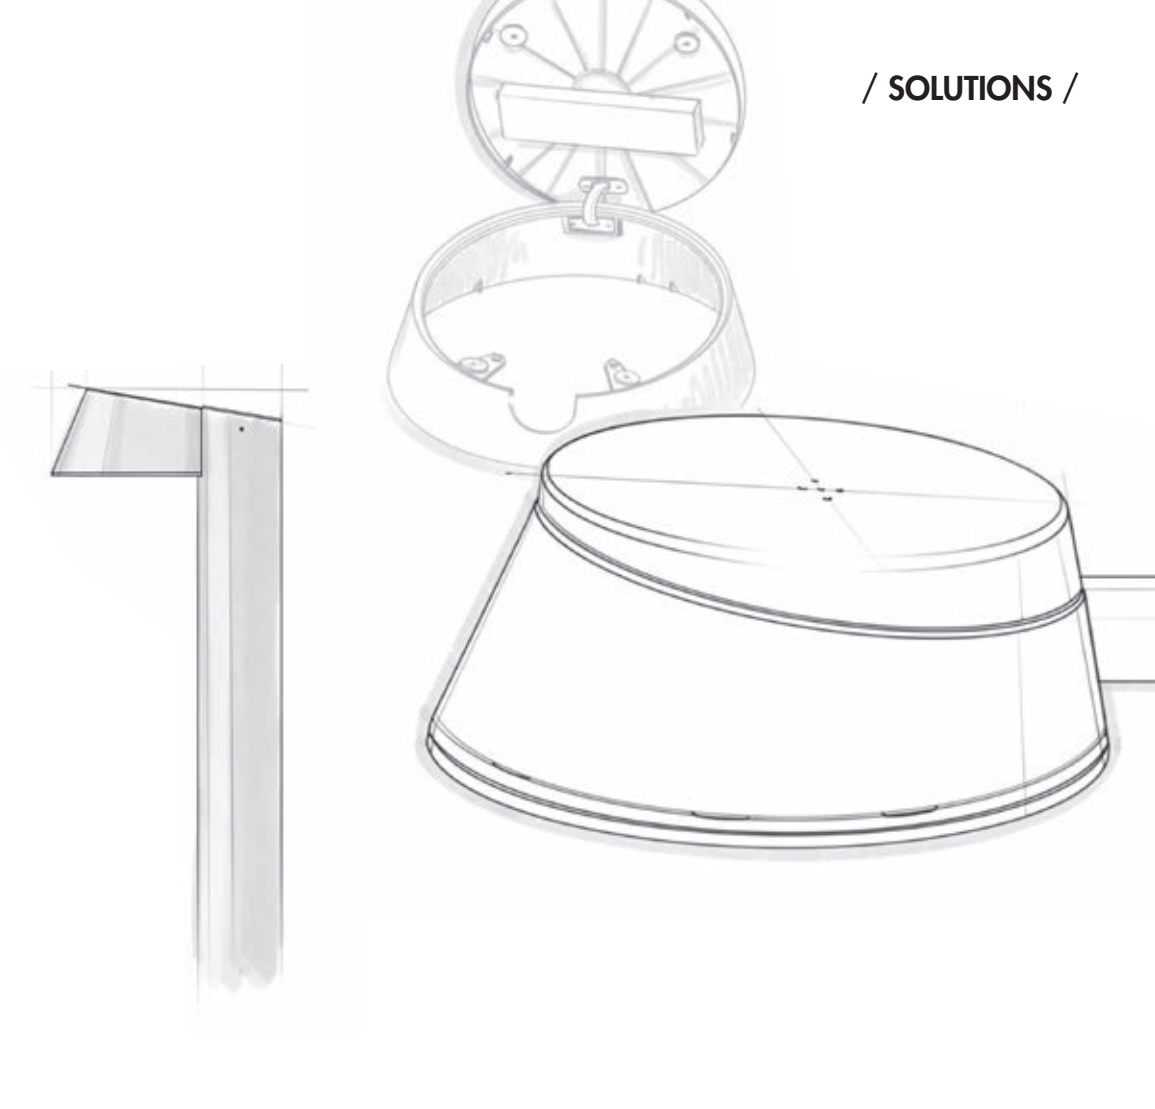

Lumenicon

The Lumenicon family of luminaires symbolizes Lumenpulse's commitment to design flexibility and is iconic of all things Lumenpulse: They not only look terrific, they create fantastic light. Powered by Lumencentro, the Lumenicon family is designed with end-users in mind. Sleek, low-profile aesthetics hearken back to iconic styles while still looking to the future.

The Lumenicon will bring people to your space and help them feel safe while giving your projects a distinct signature with a coordinated look across numerous applications. Lumenicon luminaires make every area a landmark. Whether walking by the eye-pleasing Bollard, cycling past a row of Columns, or parking under an Area Medium, Lumenicon is the way.