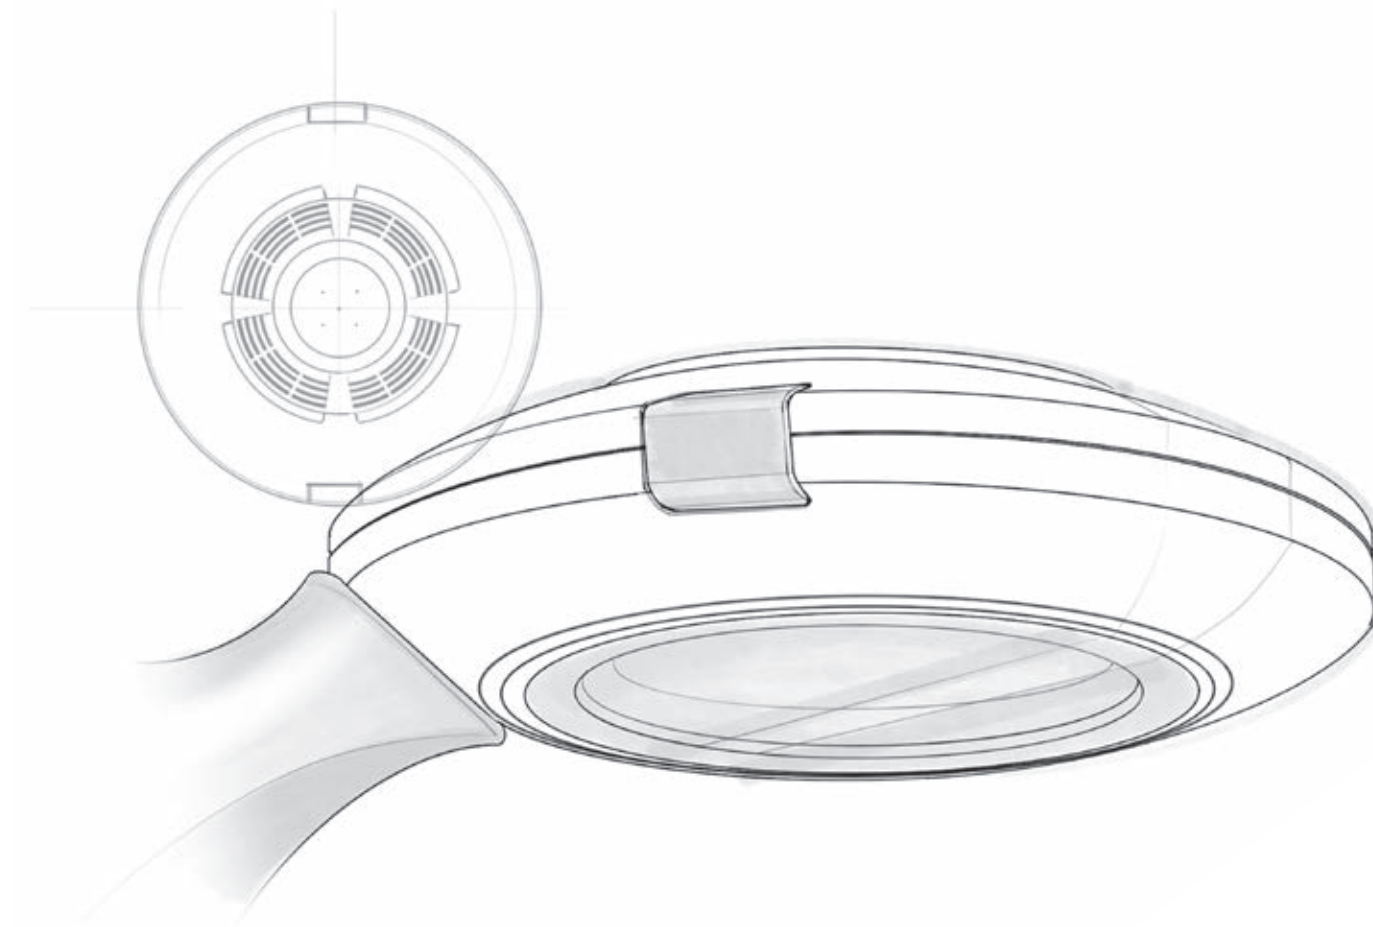

Pure

Simplicity is pure bliss. With a natural, geometric synchronicity that embodies modern performance, the Pure family has a plethora of options that let you build a luminaire to match your design dreams. The abundance of options gives you flexibility and adaptability while still allowing for complete design consistency when used alongside our other outdoor offerings.

Our definitive light engine, Lumencentro, is fully integrated into this low-profile, organically shaped fixture. The Pure is a pure-play solution for a range of urban lighting applications. It can be dressed up or kept minimalist, but regardless, the outcome is pure and simple: the Pure supplies a high quality of light to everything it illuminates.