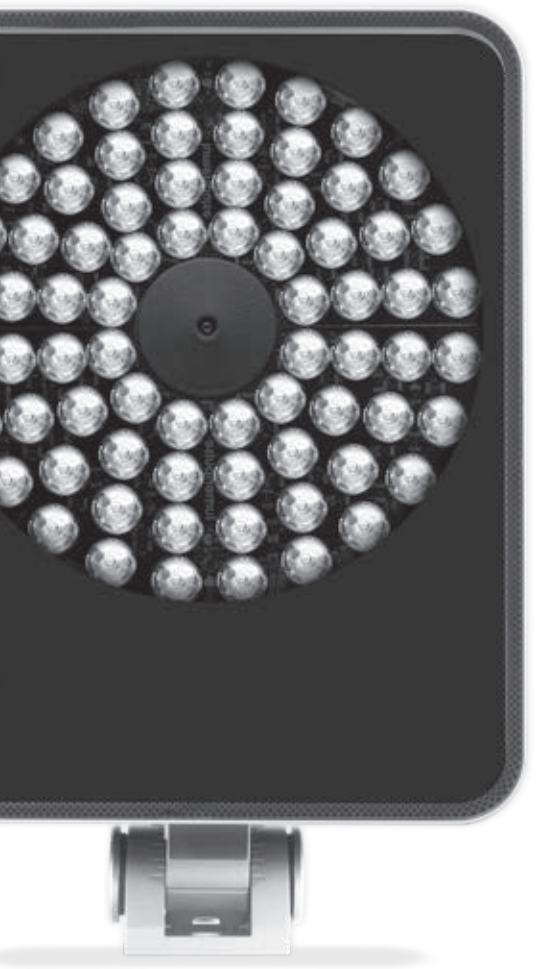

COMPLEMENTARY Products

Lumenquad

If only all math was this effortless. You've got a project where everyday versatility won't do. You need a luminaire that is elegant yet resilient—a luminaire that goes above and beyond. Well-rounded but squared, the Lumenquad is here to answer your design needs, to push both light and lighting further, and to inspire with its spectacular performance. There is nothing the Lumenquad can't do... Well, maybe it would make for a poor pocket calculator.

Lumenbeam

When it comes to lighting landscapes, trees, columns, monuments, and architectural details, Lumenbeam is the answer. Countless options, outputs, optics, accessories, color temperatures, colors, and controls make it the workhorse of every outdoor space. We all need more companions like the Lumenbeam.