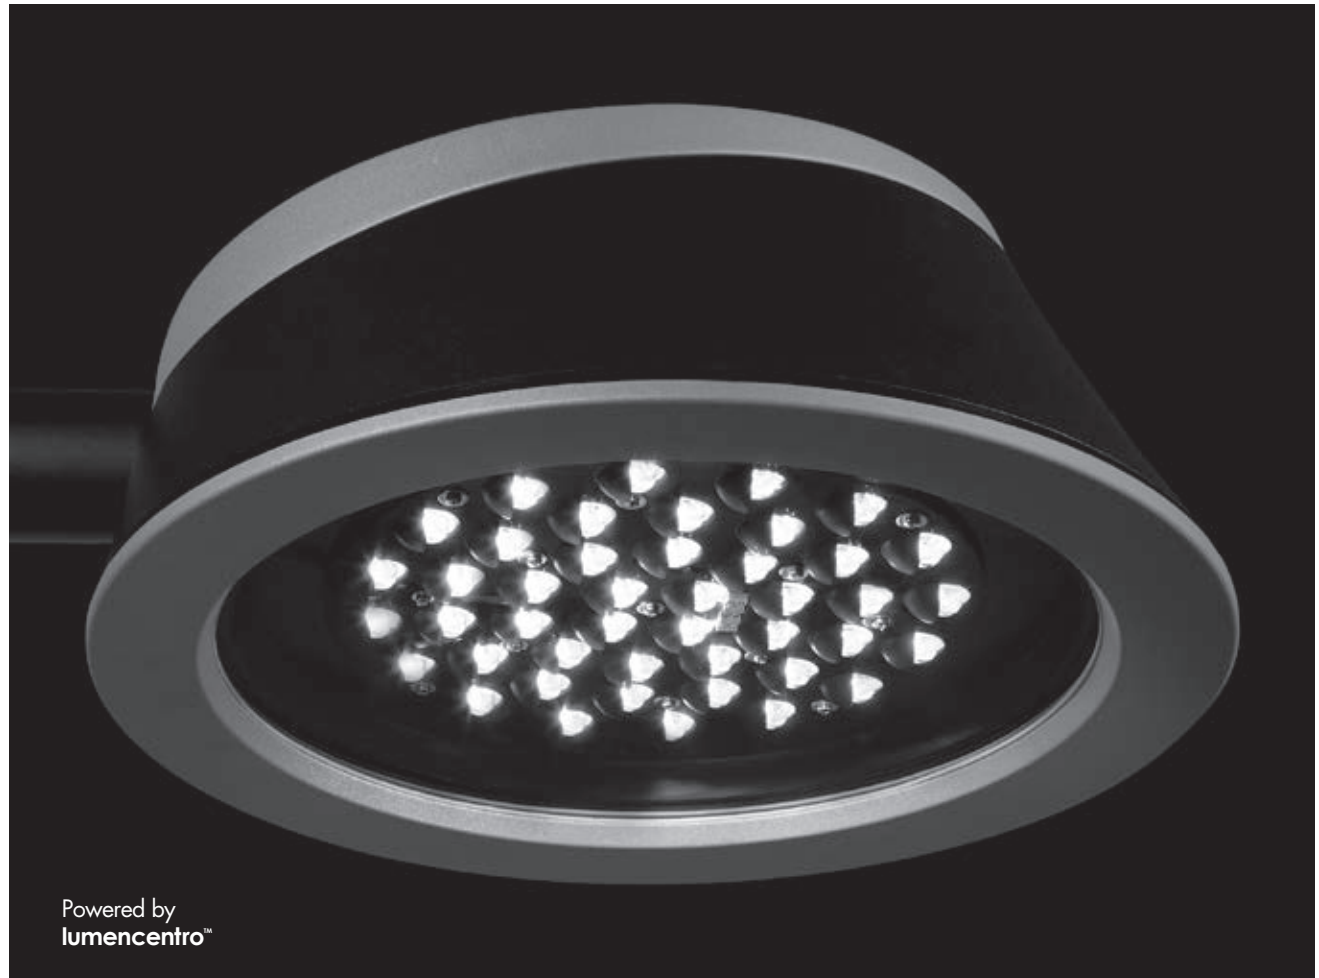

Lumenicon

The Lumenicon family of luminaires symbolizes Lumenpulse's commitment to design flexibility and is iconic of all things Lumenpulse: They not only look terrific, they create fantastic light. Powered by Lumencentro, the Lumenicon family is designed with end-users in mind. Sleek, low-profile aesthetics hearken back to iconic styles while still looking to the future.

The Lumenicon will bring people to your space and help them feel safe while giving your projects a distinct signature with a coordinated look across numerous applications. Lumenicon luminaires make every area a landmark. Whether walking by the eye-pleasing Bollard, cycling past a row of Columns, or parking under an Area Medium, Lumenicon is the way.