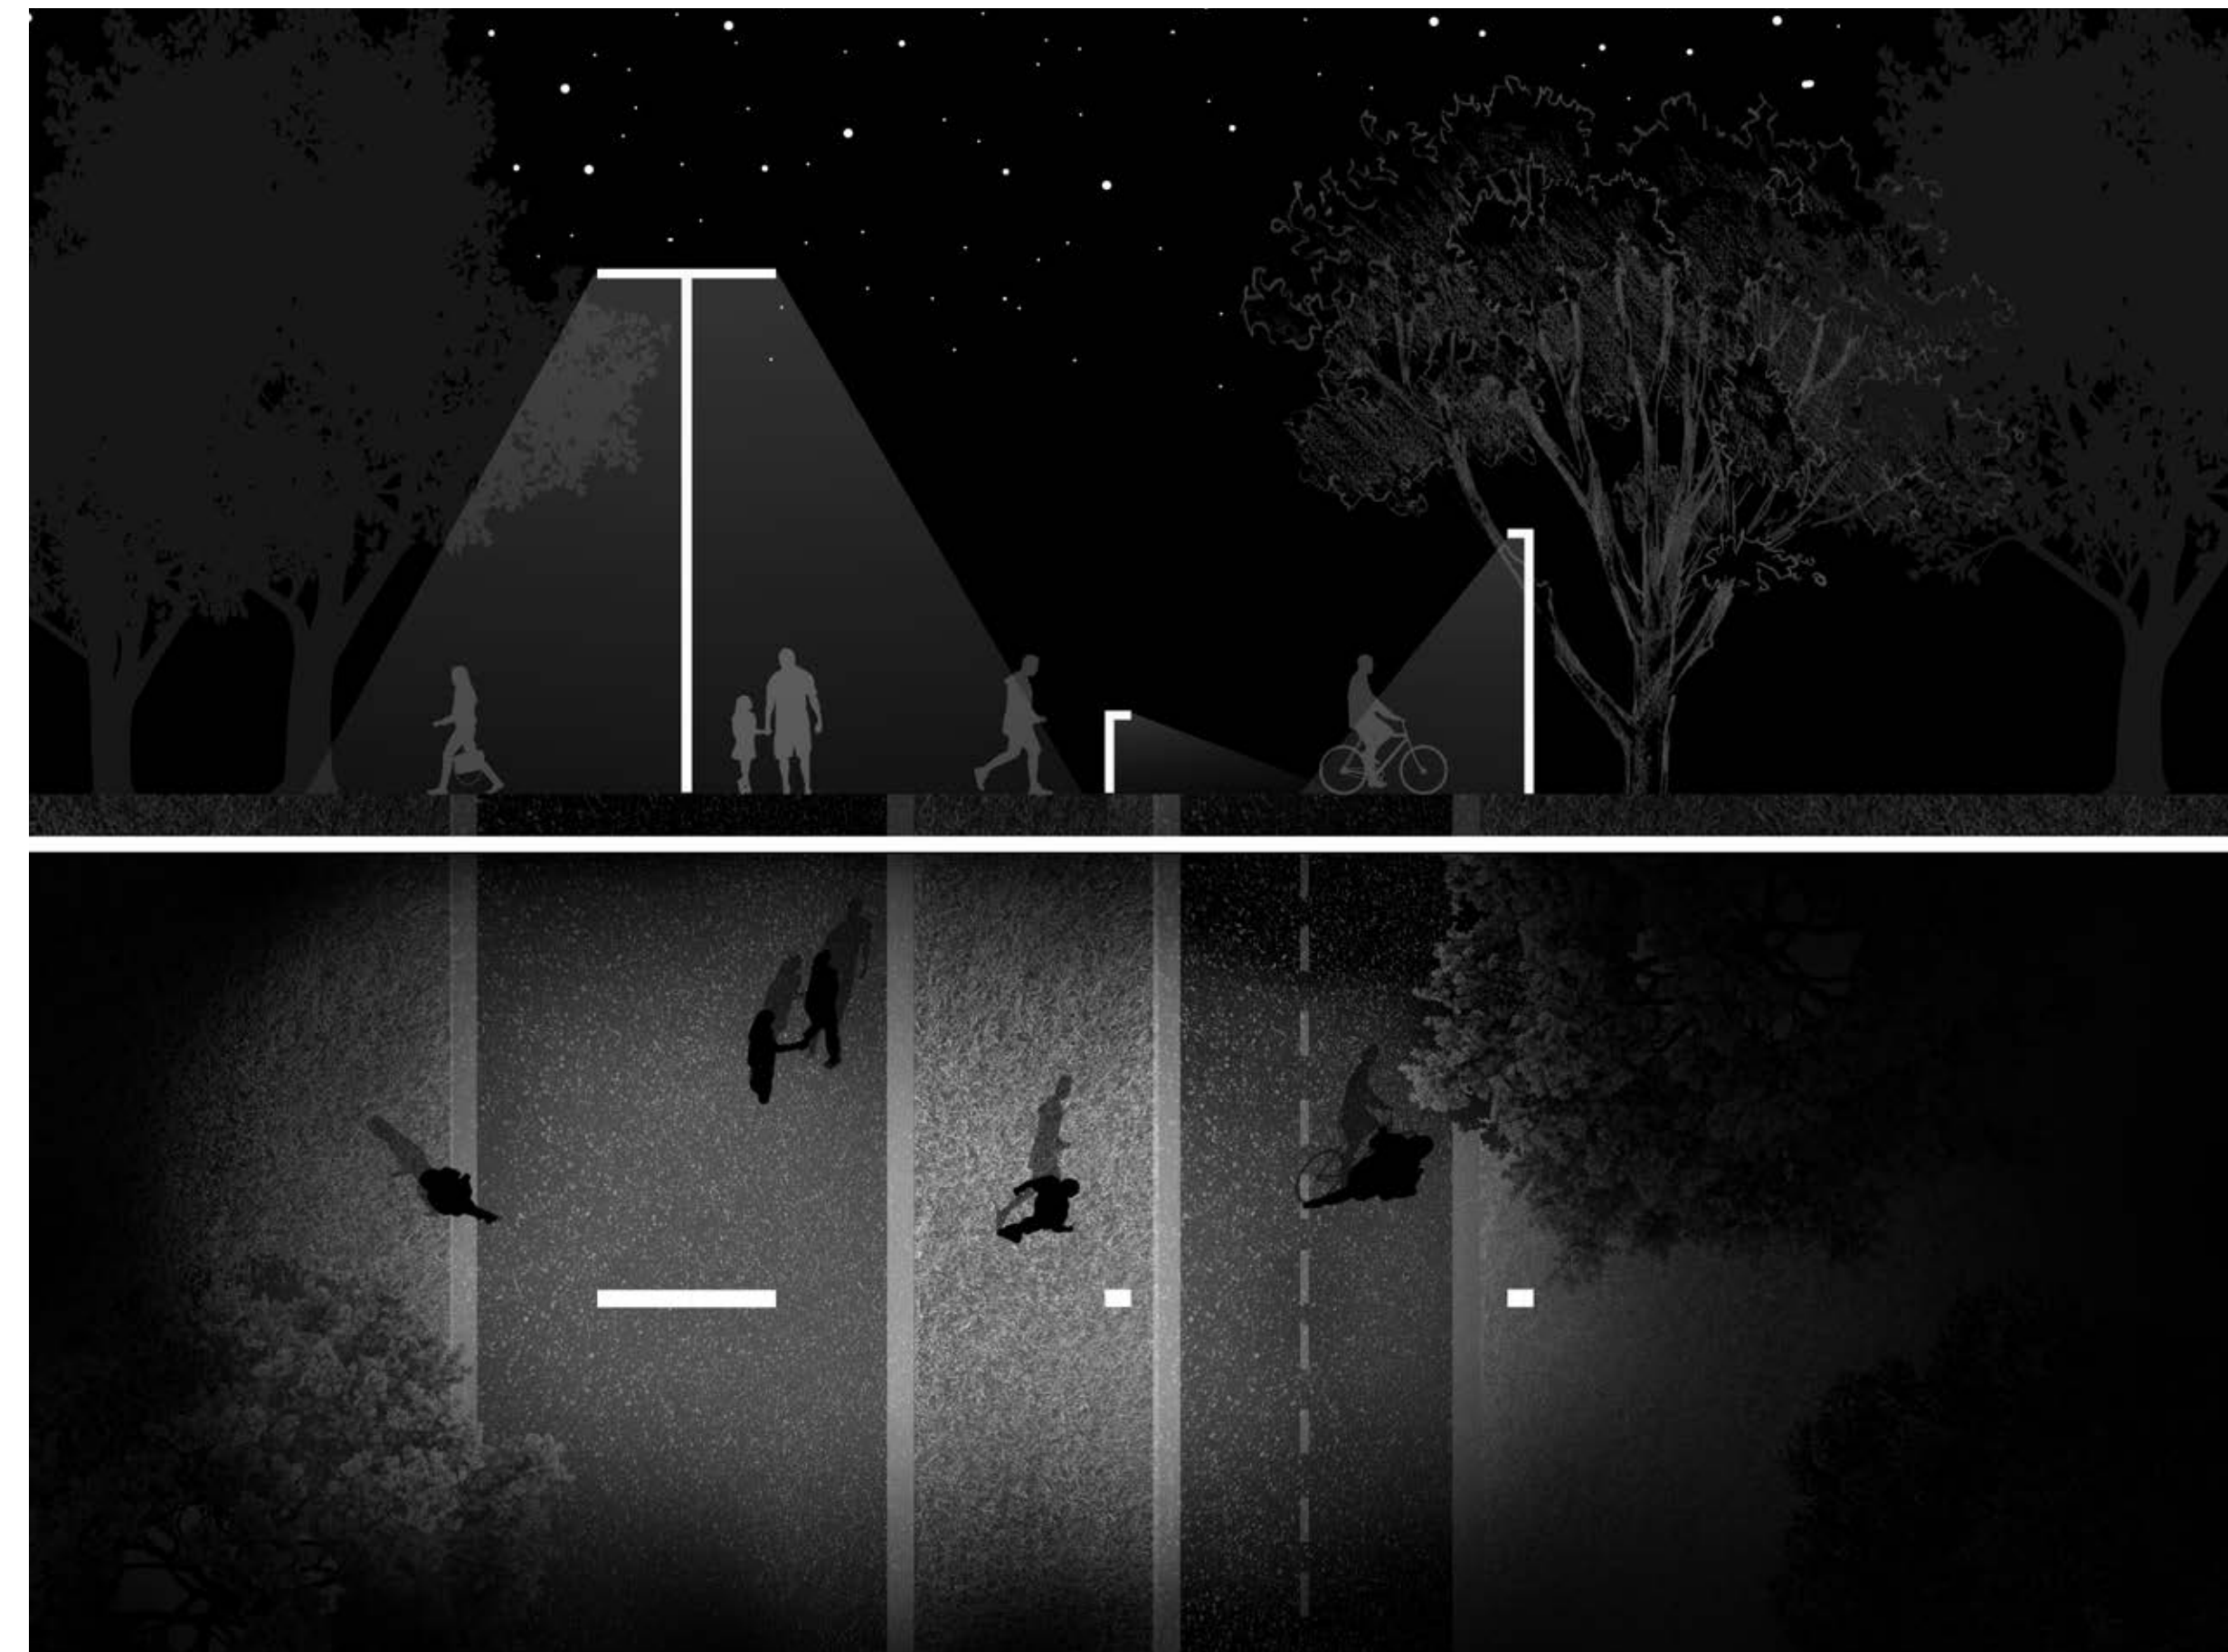

Treating the lighting of outdoor sites and areas as we do the lighting of interior, lived-in spaces is the passion driving our area lighting offerings. To light sites and environments at the human level, for all of us who may find ourselves not just traveling from “A” to “B” but soaking in the journey or pausing to enjoy our surroundings. Our luminaires not only attract people while providing them with a safely lit area, they also help to protect the night sky and surroundings from unwanted light. We’ve thought a lot about what makes an outdoor area memorable and unique, and we’ve thought a lot about our environment. Our outdoor luminaires are at the cross-section of these thoughts. Our luminaires are designed and built to enrich your experience wherever you may find yourself. In this book of possibilities, we hope you, too, are inspired by light.