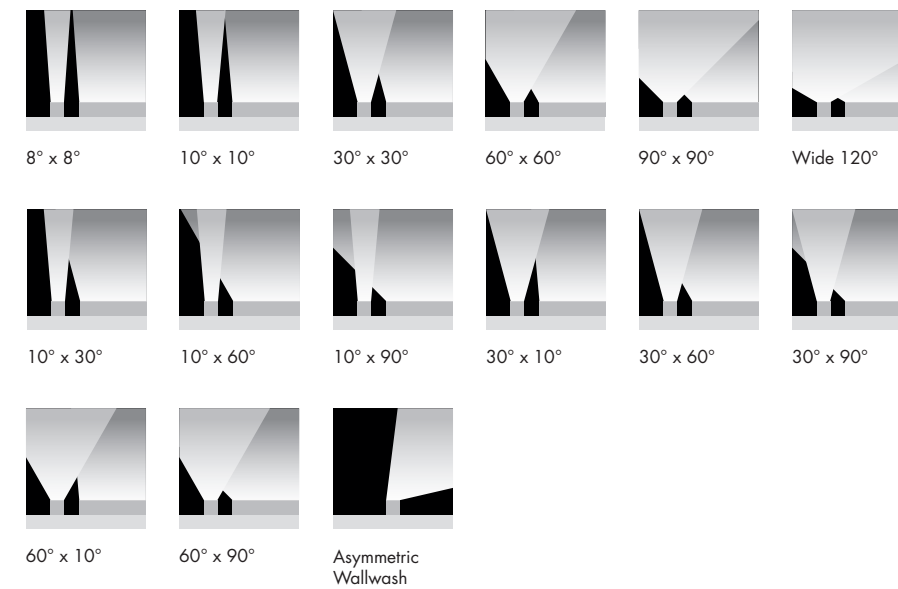

Light That Keeps On Giving

The multi-faceted Lumenfacade Nano showcases Lumenpulse's unparalleled approach to facade lighting. Easily configurable, this luminaire will grant you a toolbox brimming with features and solutions. With over 4,000,000 possible configurations, you can select between a variety of lengths, CCTs, and dynamic offering, tailoring the Nano to fit your design needs and to integrate seamlessly with the architecture.

Lengths ¹

Wattage

2W/ft 4W/ft 7W/ft 8W/ft

Color Rendering

CRI 80+ CRI 90+

Colors and Color Temperatures

Controls

ON/OFF 0-10V DALI DALI-2 TYPE 8 DMXrdm DTW

Certifications and Ratings

cULus CE RoHS IK08 IP66 CRC 3GV*

¹ Nominal lengths.
*Available on select mounting options.

Optics

Mountings

Finishes

Options vary according to model. Consult specification sheets.