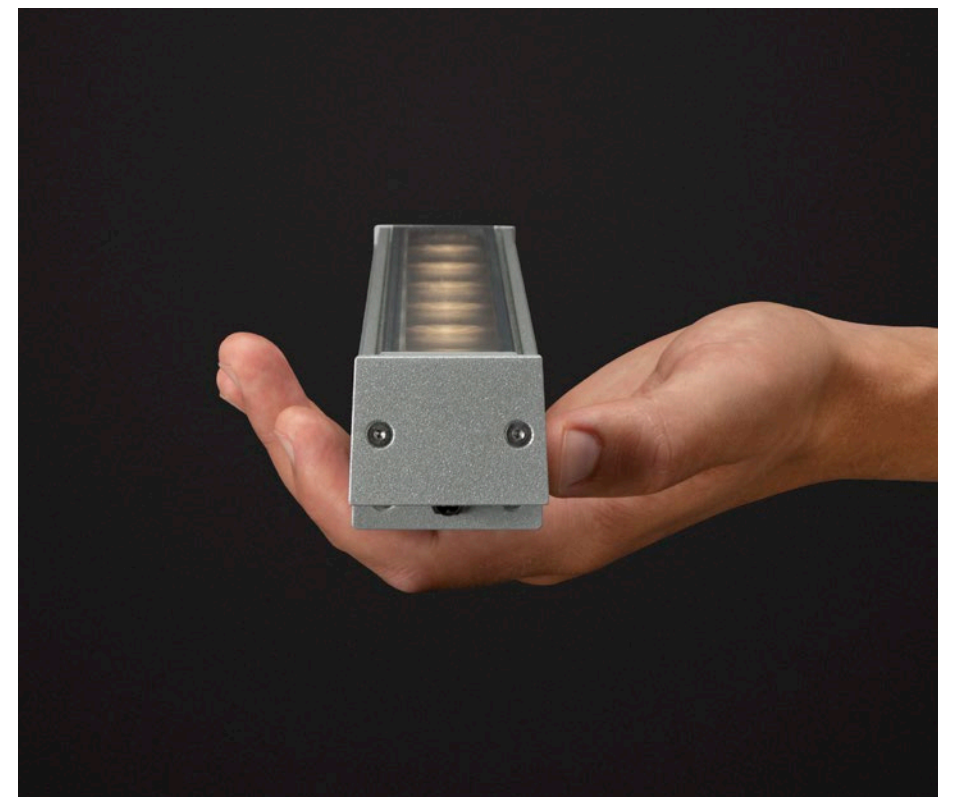

lumenpulse[™]

lumenfacade nano
Hiding in Plain Sight

Form Factor

The fixture itself may be hard to see, but the Lumenfacade Nano has been turning heads for some time. Since its introduction, Lumenfacade Nano has continually punched above its weight class. Now, with heightened performance, new wattages, CRI 90+, and multiple 3G vibration rated options, you genuinely get a small-scale premium fixture with full-scale features.

The Lumenfacade Nano might be small, but it is mighty. With higher wattages and outputs, the Lumenfacade Nano has phenomenal reach with the form factor to be hidden in hard-to-reach places.

REALLY GOOD VIBRATIONS

The durable Lumenfacade Nano's flexibility has increased to meet your wildest design dreams. Now, with 3G vibration-rated options, the Lumenfacade Nano can meet needs of even more exciting applications.

Up to
58,720 cd
1 fc at a distance of 242 ft.

Full-Scale Features, Small-Scale Fixture

Offering a wealth of possibilities for architectural and commercial applications, the Lumenfacade Nano with its premium features can enhance every architecture, all the while hiding in plain sight.