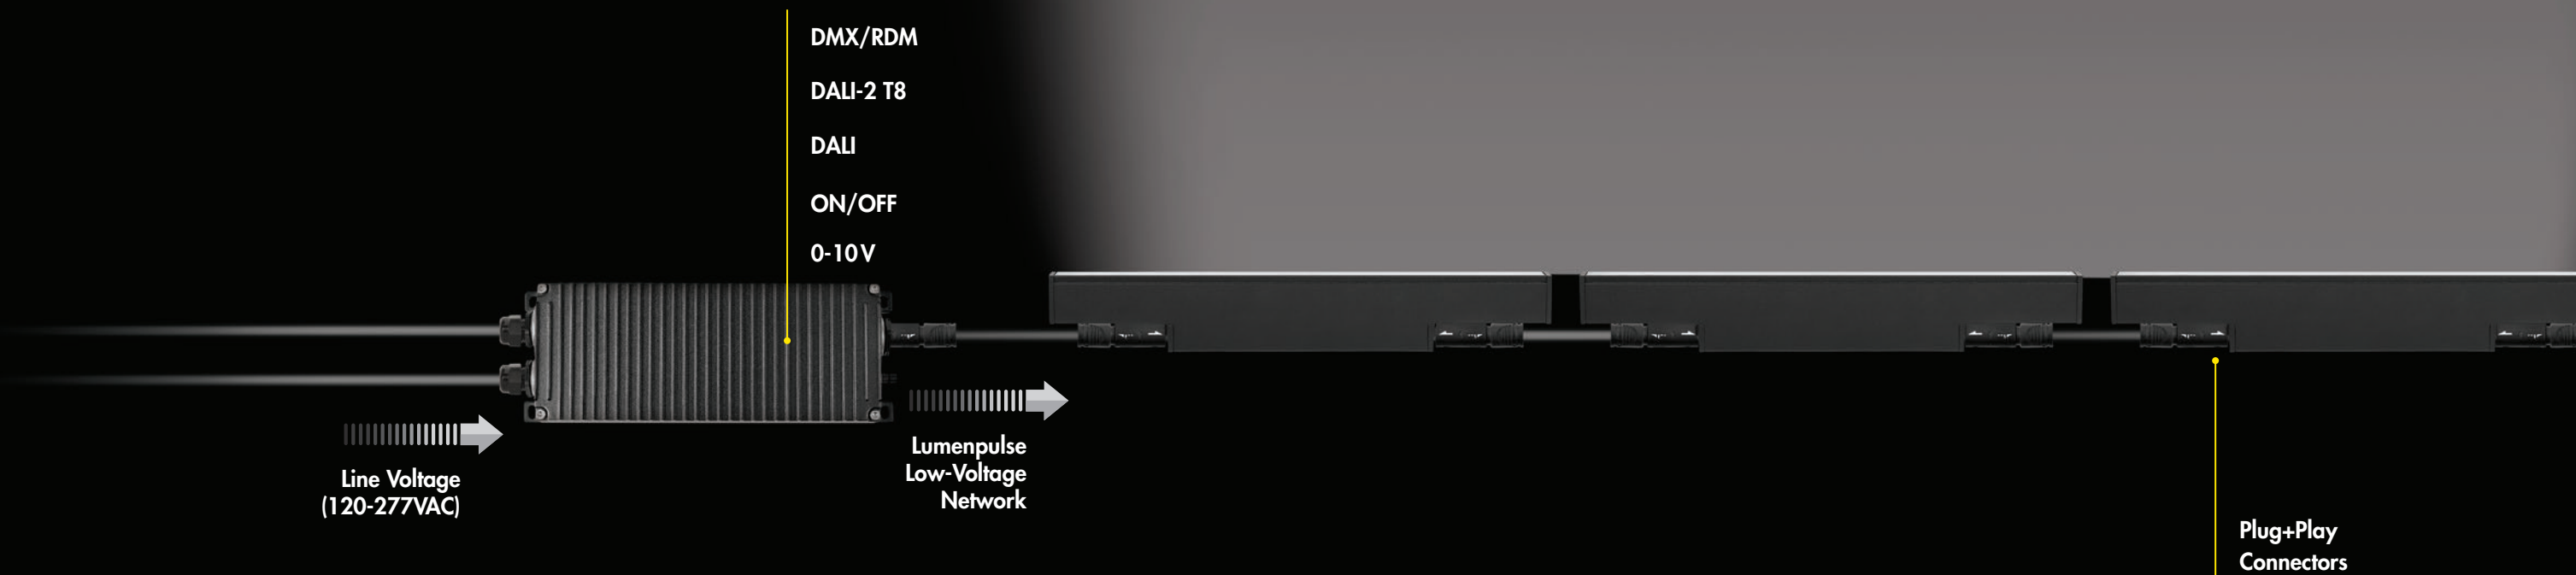

Futureproof

Built to Last

No power supply inside the fixtures means they will last as long as the LEDs keep shining.

Easy to Install, Easy to Maintain

A single source of power at the beginning of the run makes installation and service a snap.

Safe, Connected Design

The powered by Lumengrid, 48V DC low-voltage system is safe and flexible.

Control Ready, Control Upgradeable

Control-agnostic architecture means you can add, change, or upgrade controls later—all without changing out the fixtures.