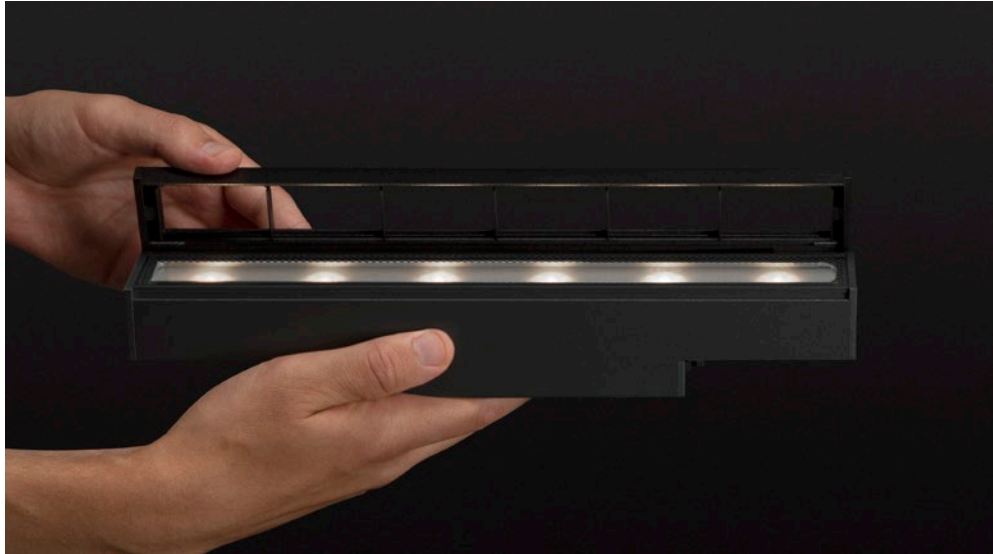

**Tool-Free
Installation**