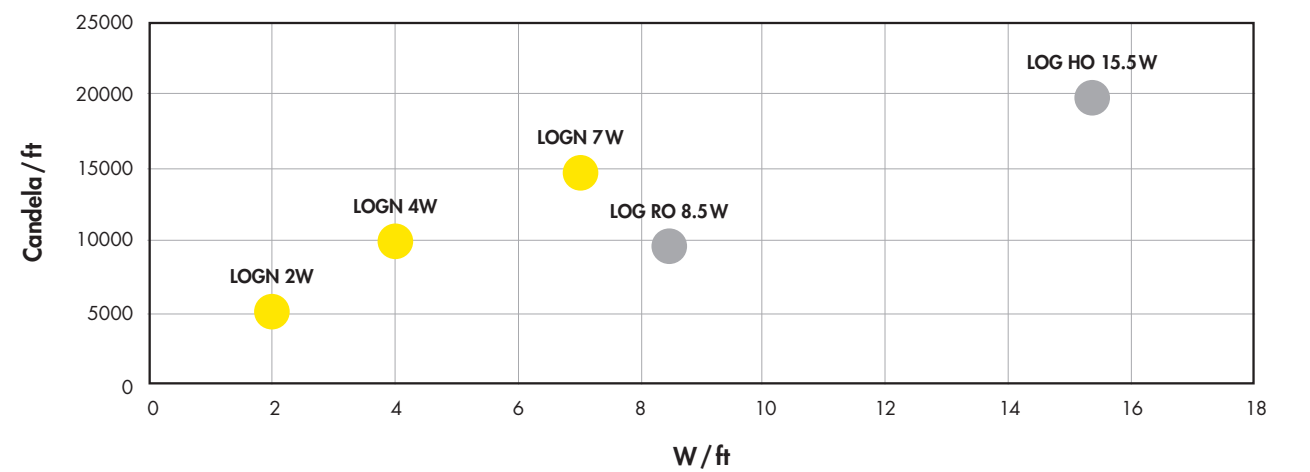

7W Fixture Outperforms 8.5W Lumenfacade

Typical Grazing Application: 8° x 8° (4000K, 1 ft)
Candelas for Maximum Reach