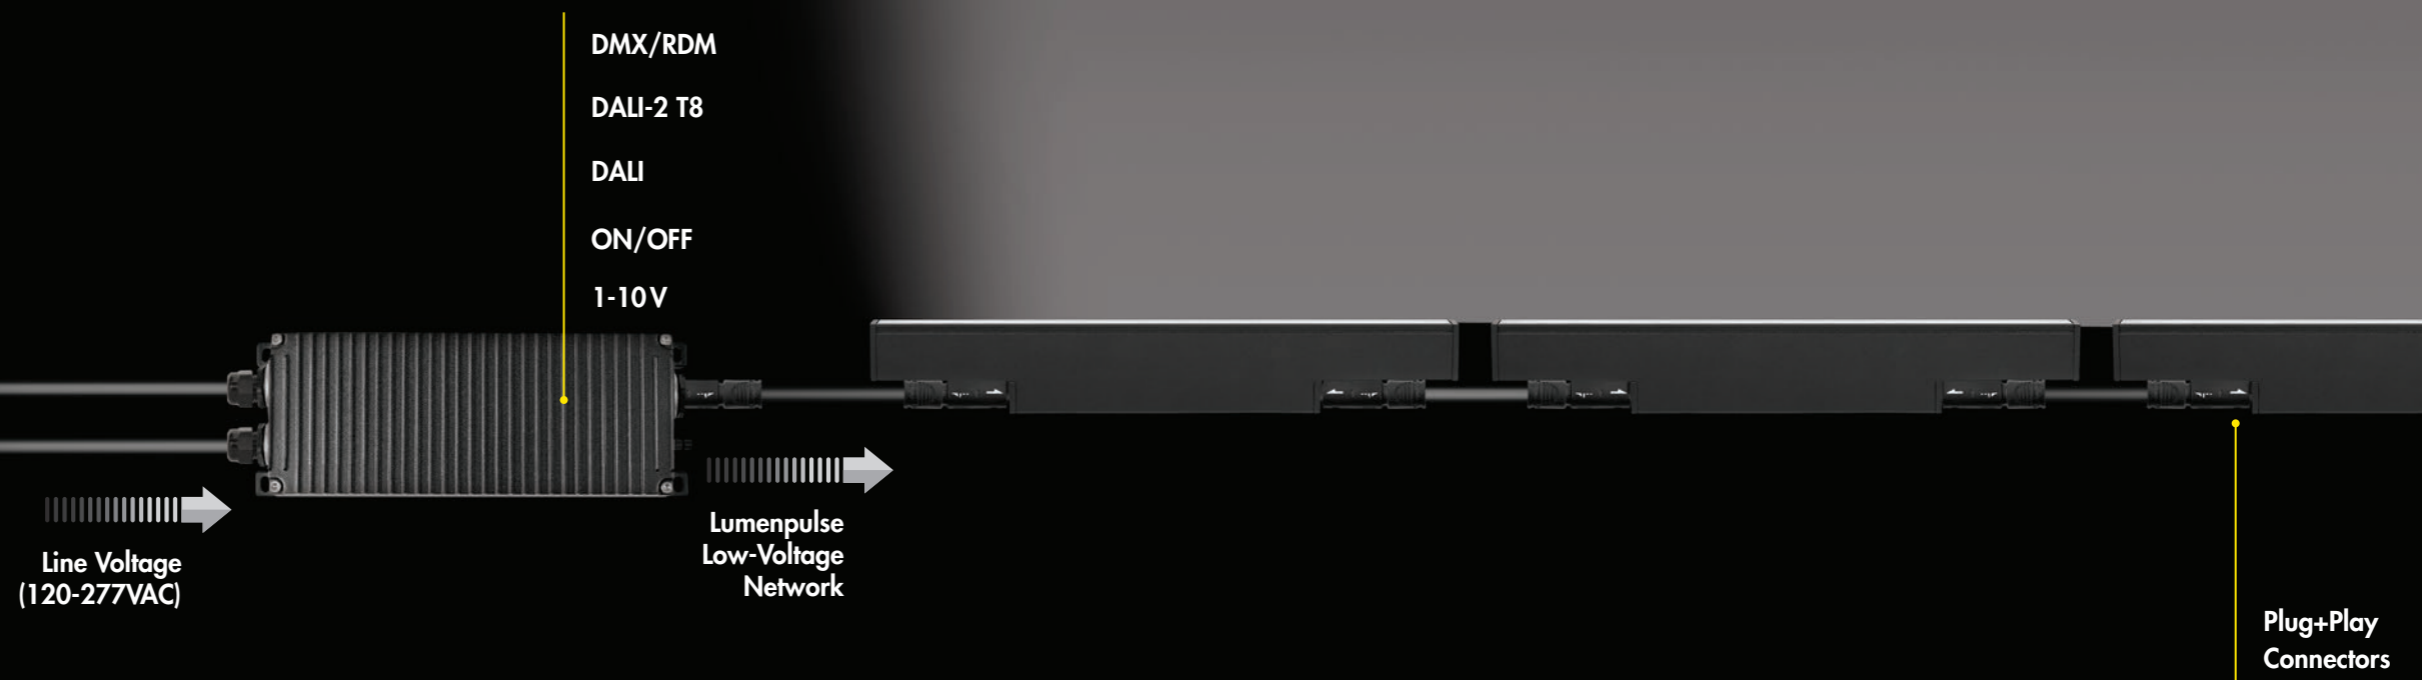

Futureproof

Built to Last

No power supply inside the fixtures means they will last as long as the LEDs keep shining.

Easy to Install, Easy to Maintain

A single source of power at the beginning of the run makes installation and service a snap.

Safe, Connected Design

The powered by Lumengrid, 48V DC low-voltage system is safe and flexible.

Control Ready, Control Upgradeable

Control-agnostic architecture means you can add, change, or upgrade controls later—all without changing out the fixtures.

Fast Is Even Faster and Foolproof

- The Lumenfacade Nano's installation process is reliably simple. There's a specialized mounting system for every architecture.
- The Lumenfacade Nano's quick-joining system simplifies installation, allowing a universal power flow. It's literally a snap to install and to daisy chain luminaire runs from any end of the fixture.
- With only one type of fixture cable for all your needs, wiring mishaps are a thing of the past.
- The Lumenfacade Nano optical accessories are a natural extension of its design. The tool-free installation of accessories lets you add louvers or visors on-site.