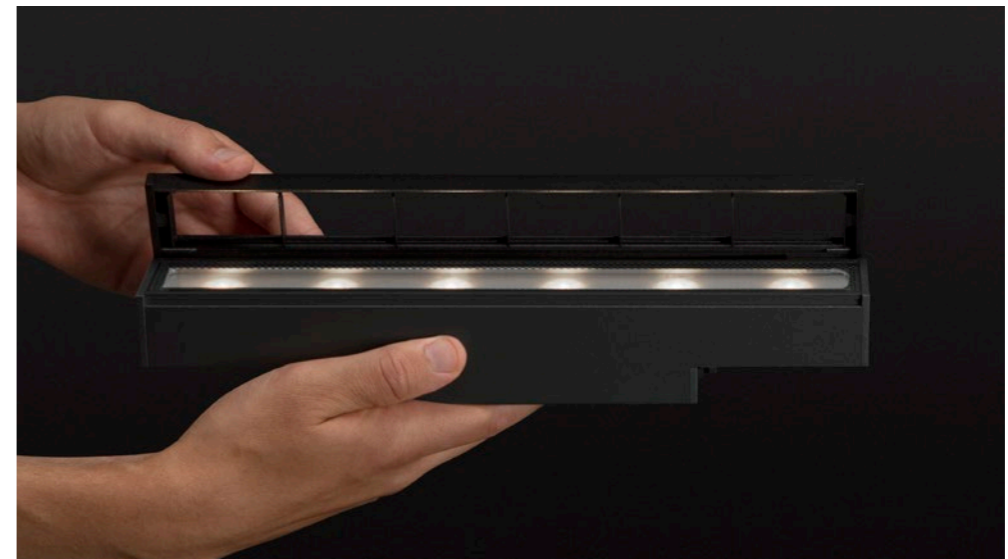

**Tool-Free
Installation**