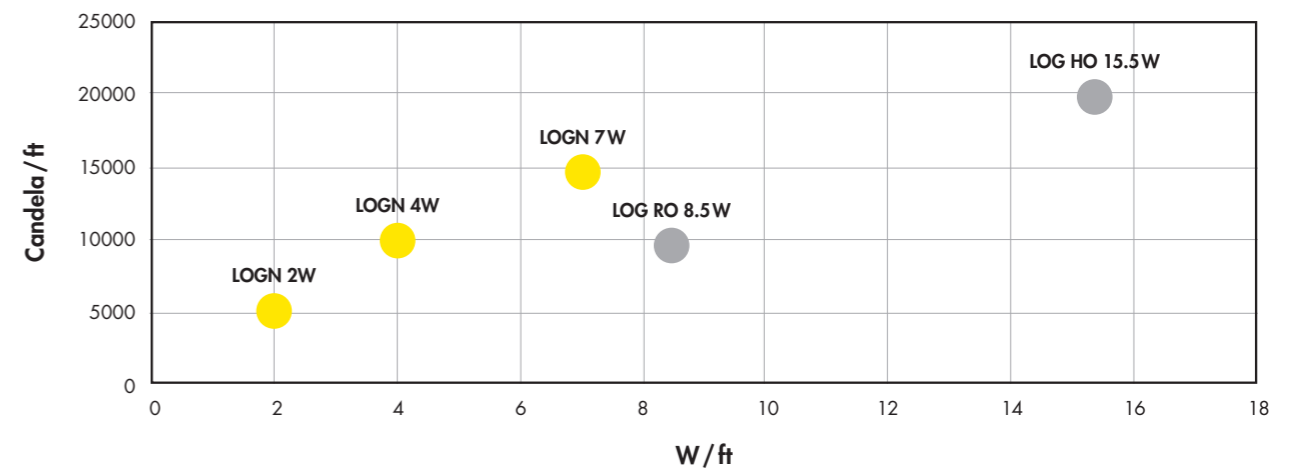

1. Lumenfacade Nano 2W 10°x60°   2. Lumenfacade Nano 4W Wallwash   3. Lumenfacade Nano 4W 10°x30°
4. Lumenfacade Nano 7W 10°x30°   5. Lumenfacade Nano 7W 10°x10°

7W Fixture Outperforms 8.5W Lumenfacade

Typical Grazing Application: 8° x 8° (4000K, 1 ft)
Candelas for Maximum Reach