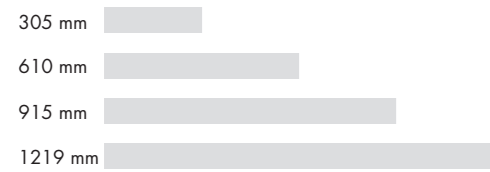

Light That Keeps On Giving

The multi-faceted Lumenfacade Nano showcases Lumenpulse's unparalleled approach to facade lighting. Easily configurable, this luminaire will grant you a toolbox brimming with features and solutions. With over 4,000,000 possible configurations, you can select between a variety of lengths, CCTs, and dynamic offering, tailoring the Nano to fit your design needs and to integrate seamlessly with the architecture.

Lengths¹

Wattage

6.6 W/m 13.1 W/m 22.9W/m 26.2W/m

Colour Rendering

CRI 80+ CRI 90+