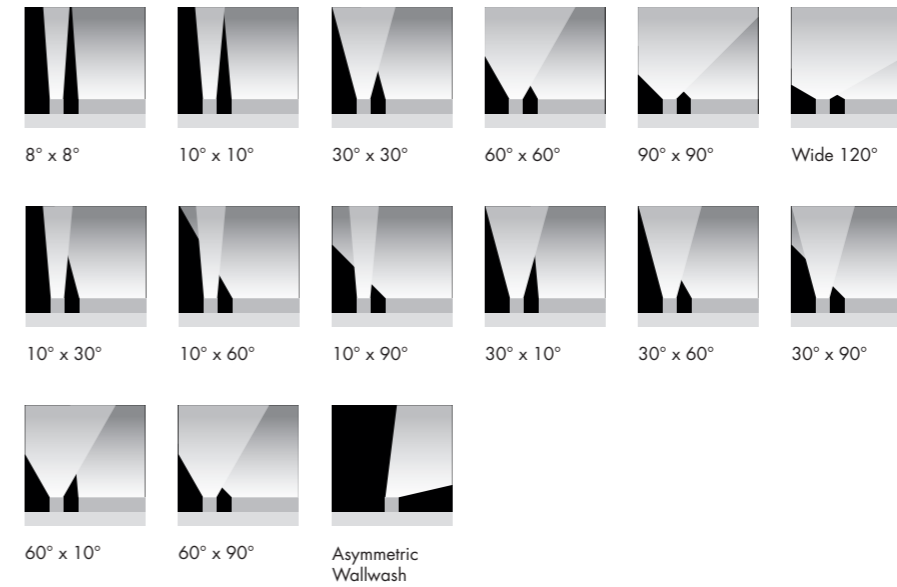

Light That Keeps On Giving

The multi-faceted Lumenfacade Nano showcases Lumenpulse's unparalleled approach to facade lighting. Easily configurable, this luminaire will grant you a toolbox brimming with features and solutions. With over 4,000,000 possible configurations, you can select between a variety of lengths, CCTs, and dynamic offering, tailoring the Nano to fit your design needs and to integrate seamlessly with the architecture.

Lengths¹

Wattage

6.6 W/m 13.1 W/m 22.9W/m 26.2W/m

Colour Rendering

CRI 80+ CRI 90+

Colours and Colour Temperatures

Controls

ON/OFF 1-10V DALI DALI-2 TYPE 8 DMXrdm DTW

Certifications and Ratings

UL US CE RoHS IK08 IP66 CRC 3GV*

¹ Nominal lengths.
*Available on select mounting options.

Optics

Mountings

Finishes

Options vary according to model. Consult specification sheets.