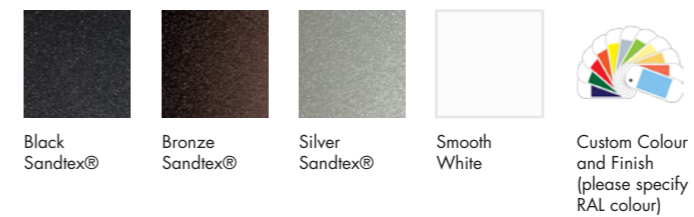

PREMIUM PERFORMANCE

Lumenpulse's commitment to colour quality is second to none and the Lumenfacade Nano upholds our dedication. On top of various colours, colour temperatures, and static colours options, the Lumenfacade Nano is also available with colour rendering capabilities of CRI 80+ and CRI 90+.

Certifications and Ratings

UL US CE RoHS IK08 IP66 CRC 3GV*

¹ Nominal lengths.
*Available on select mounting options.

Optics

Mountings

Finishes

Options vary according to model. Consult specification sheets.