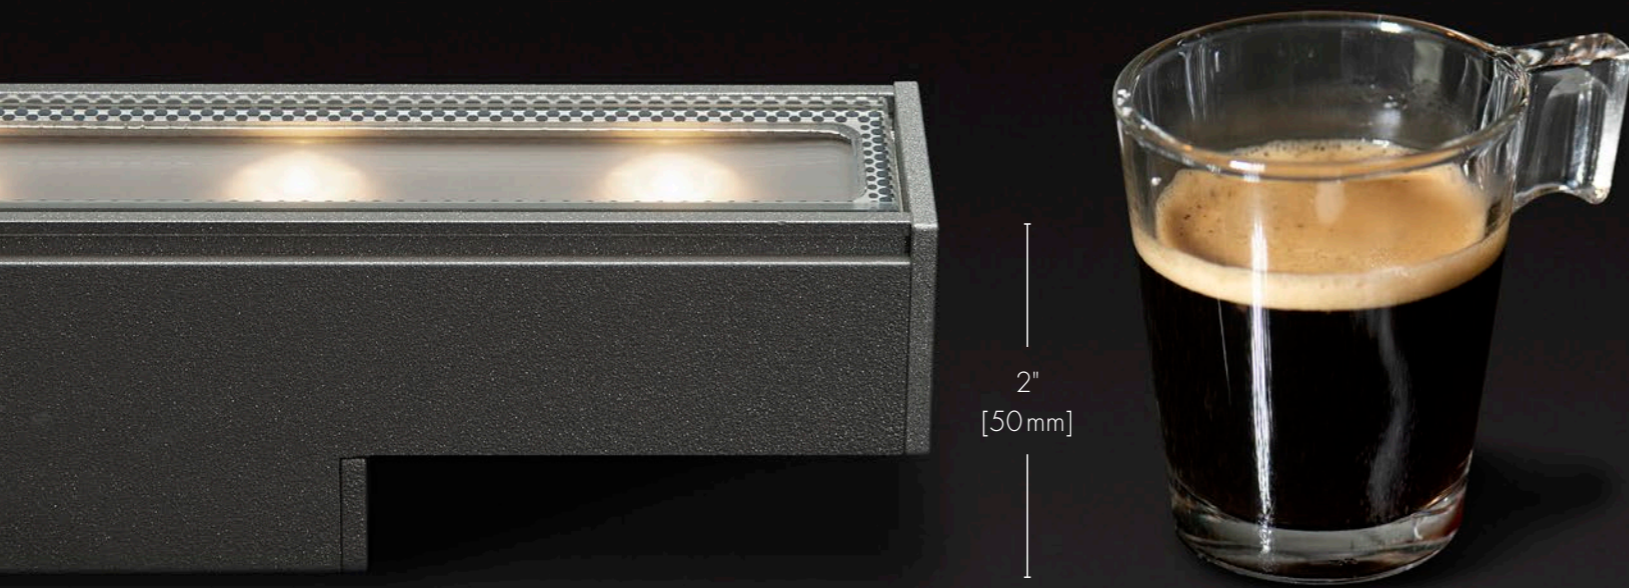

lumenpulse™

lumenfacade nano
Hiding in Plain Sight

Form Factor

The fixture itself may be hard to see, but the Lumenfacade Nano has been turning heads for some time. Since its introduction, Lumenfacade Nano has continually punched above its weight class. Now, with heightened performance, new wattages, CRI 90+, and multiple 3G vibration rated options, you genuinely get a small-scale premium fixture with full-scale features.