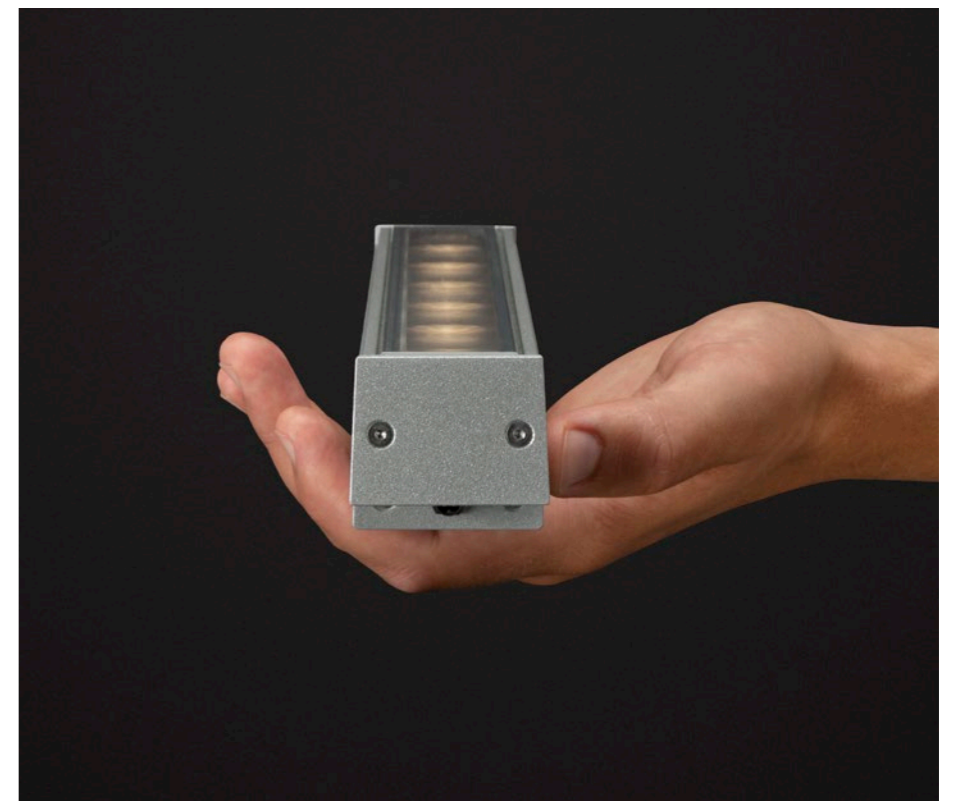

lumenpulse™

lumenfacade nano
Hiding in Plain Sight

Form Factor

The fixture itself may be hard to see, but the Lumenfacade Nano has been turning heads for some time. Since its introduction, Lumenfacade Nano has continually punched above its weight class. Now, with heightened performance, new wattages, CRI 90+, and multiple 3G vibration rated options, you genuinely get a small-scale premium fixture with full-scale features.

The Lumenfacade Nano might be small, but it is mighty. With higher wattages and outputs, the Lumenfacade Nano has phenomenal reach with the form factor to be hidden in hard-to-reach places.

REALLY GOOD VIBRATIONS

The durable Lumenfacade Nano's flexibility has increased to meet your wildest design dreams. Now, with 3G vibration-rated options, the Lumenfacade Nano can meet needs of even more exciting applications.

Up to
58,720 cd
 1 lx at a distance of 242 m.

Full-Scale Features, Small-Scale Fixture

Offering a wealth of possibilities for architectural and commercial applications, the Lumenfacade Nano with its premium features can enhance every architecture, all the while hiding in plain sight.