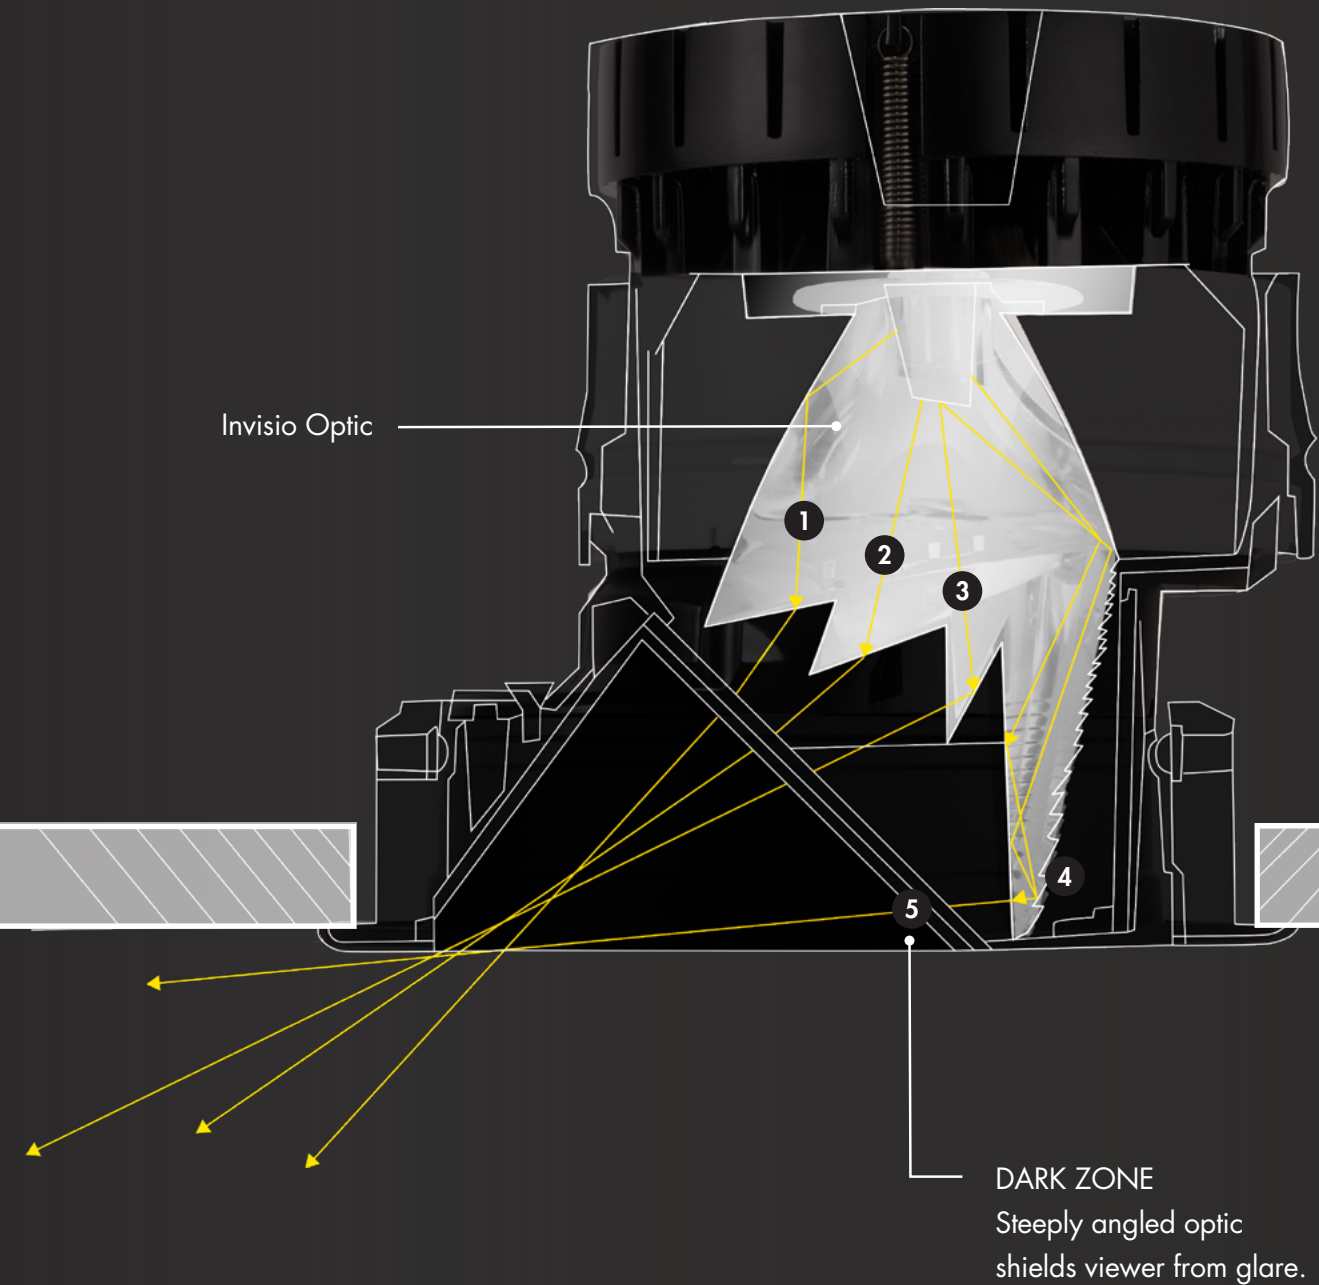

## Greater Spacing and Cost Effectiveness

The Invisio Wallwash is a game-changer, achieving an impressive 0.3 uniformity with generous spacing and lower lumens, thanks to our precision optical engineering. By focusing light directly onto the wall, Invisio delivers maximum energy savings without sacrificing performance, giving you the edge of doing more with fewer fixtures.

## Lumencore Design

Experience a delight for both your eyes and mind with Lumenpulse's premium advantages.

The one-piece heatsink extends lifetime and enables superior performance in every application, boasting impressive lifetimes of 225,000 hours (L70), 55,000 hours (L95), and outputs reaching up to 2000lm.

1. Heatsink – Extends lifetime and enables superior performance.
2. Fixing Ring
3. Standard Invisio Wallwash Bezel
4. Invisio Optic – Deep lens tilt minimizes visible appearance of fixture for enhanced visual comfort.
5. Ceiling Mounting Ring – Easy and quick to install.
6. Trim – The Rollover trim option allows for clean, seamless design with no parting lines.

# The Science of Precision

The Invisio optic, meticulously crafted by our in-house team, is engineered to produce an exceptional wallwash effect. Here's how it works:

Light enters a specialized optic consisting of four distinct elements, each aimed at a designated section of the wall. Element (1) focuses on the bottom third, (2) on the middle, and (3) on the upper third. Meanwhile, Element (4) employs an anidolic principle to capture and emit residual light, illuminating the topmost part of the wall at a shallow angle. Additionally, a recessed optic (5) at a 45° steep angle shields viewers from glare, ensuring a comfortable experience.