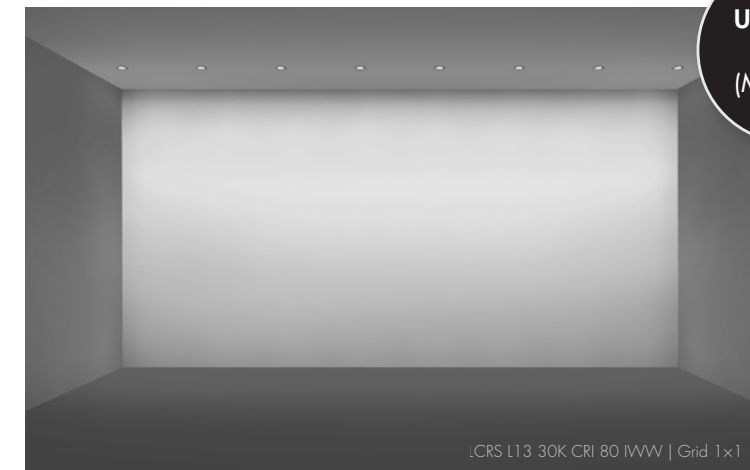

Standard Room Height

The Invisio provides remarkable flexibility regarding spacing criteria. Opt for a 75 cm interval equal to the setback, ensuring outstanding uniformity and brightness. Or, set spacing at 120 cm (1.6x the setback) to reduce the number of luminaires, maintaining excellent uniformity with a modest effect on average illuminance.

Wall Height 3 m | Width 6 m

Uniformity
0.52
(Min/Avg)

Best Uniformity

- Illuminance: 221 lux (avg.)
- Spacing on Center: 75 cm
- Setback: 75 cm
- Fixtures: 8