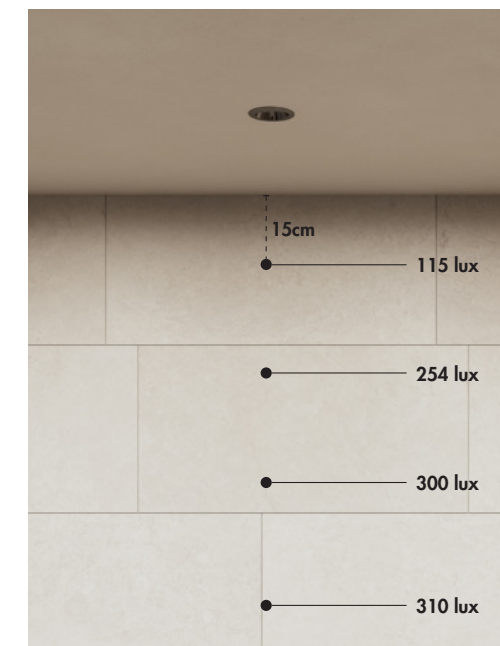

01 Lights to the Top of the Wall – No Scalloping

Invisio Wallwash covers walls from top to bottom, without scalloping or dark zones, ensuring unparalleled coverage and seamless illumination with light reaching just below the ceiling.