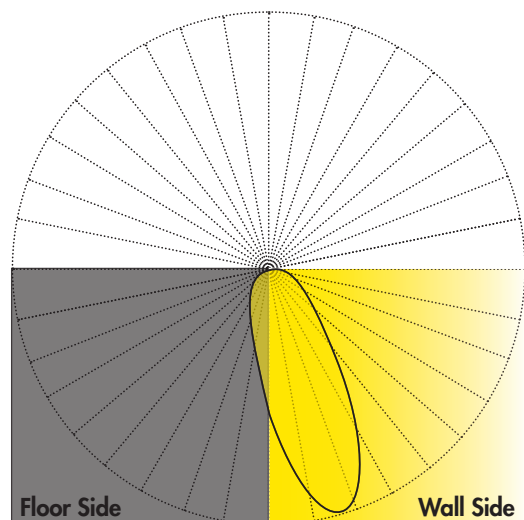

- 1 Lights to the Top of the Wall – No Scalloping
- 2 Superb Uniformity, Vertically and Horizontally
- 3 Enhanced Visual Comfort and Low Glare
- 4 Efficient Optics – 90% of Light Targeting Wall
- 5 Greater Spacing and Cost Effectiveness

Our design secret lies in the deeply regressed optic set at a sharp 45° angle. This innovative feature ensures that views into the luminaire are completely blocked from over 120 cm away, providing a comfortable and glare-free lighting experience.

## Efficient Optics – 90% of Light Targeting Wall

Invisio's exceptional optical precision is crucial for directing light accurately onto the wall, translating into a significant energy advantage by ensuring that between 80% and 90% of light is directed where it's needed most — on the wall, not the floor — with only 3W/m<sup>2</sup> of power needed for each 100 lux of average illuminance on the wall.