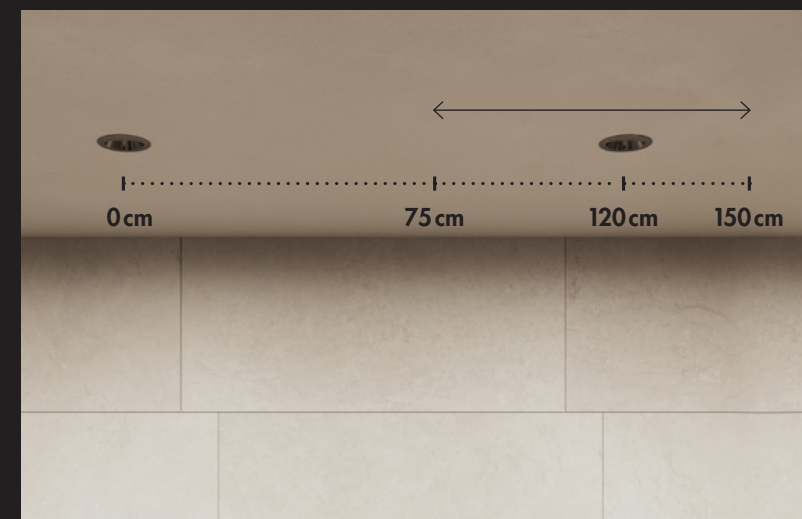

05

Greater Spacing and Cost Effectiveness

The Invisio Wallwash is a game-changer, achieving an impressive 0.3 uniformity with generous spacing and lower lumens, thanks to our precision optical engineering. By focusing light directly onto the wall, Invisio delivers maximum energy savings without sacrificing performance, giving you the edge of doing more with fewer fixtures.