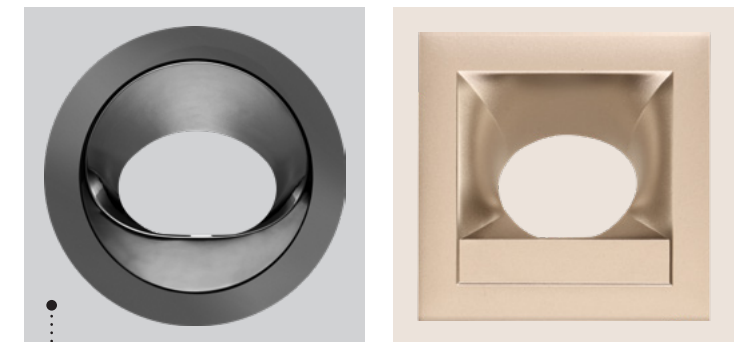

Visual comfort is further enhanced with the option of Dark Chrome and Satin Wheat bezels, which absorb glare and make the luminaire appear unlit.