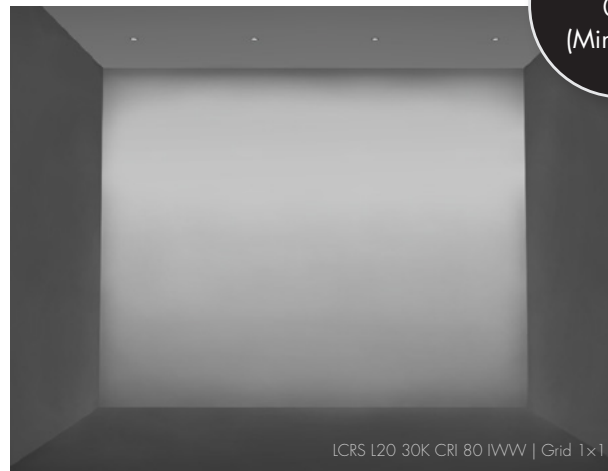

High Ceiling

Illuminate your high ceiling space with precision and elegance using the Invisio Wallwash, unlocking a realm of advantages. Achieve impeccable uniformity across the entire vertical expanse, ensuring every corner is bathed in consistent, glare-free light. Experience complete wall coverage from ceiling to floor, with no light spill on the floor, showcasing architectural details and enhancing the ambiance of your space. Elevate your high ceiling area with the unmatched performance and versatility of the Invisio Wallwash.

Wall Height 5 m | Width 6 m

Uniformity
0.3
(Min/Avg)

Two-Story Height

- Illuminance: 108 lux (avg.)
- Spacing on Center: 120 cm
- Setback: 120 cm
- Fixtures: 4