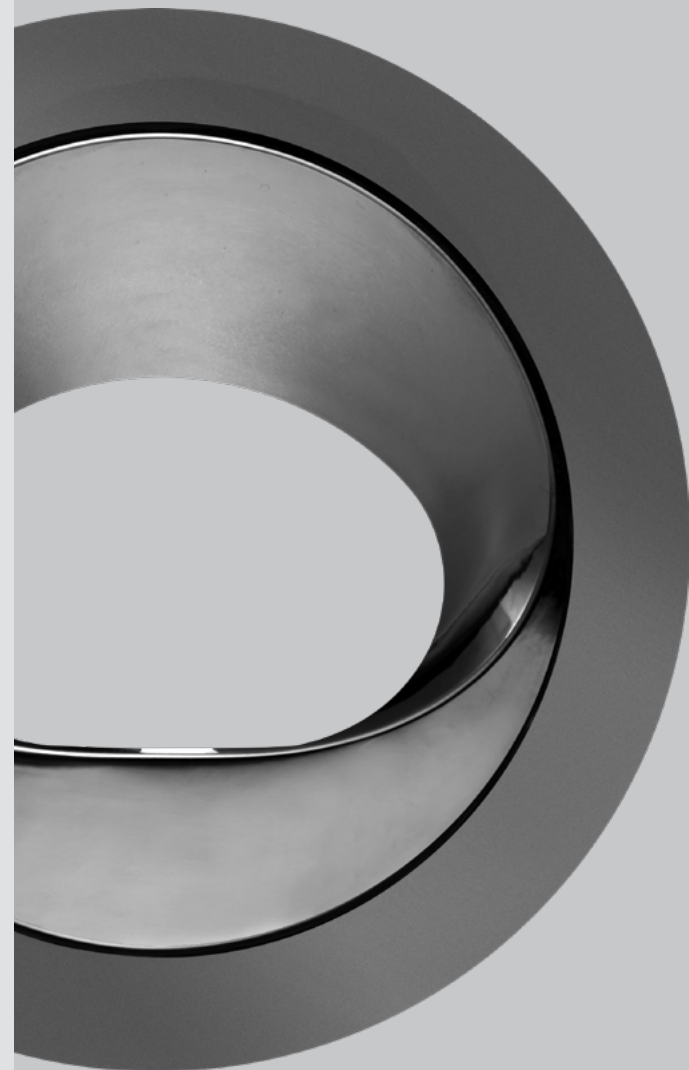

DARK CHROME
Rollover Bezel