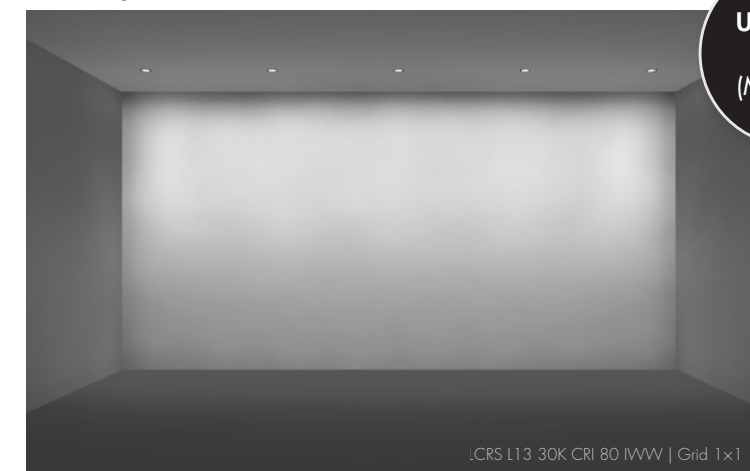

Wall Height 3 m | Width 6 m

Uniformity
0.43
(Min/Avg)

Economic Efficiency

- Illuminance: 139 lux (avg.)
- Spacing on Center: 120 cm
- Setback: 75 cm
- Fixtures: 5